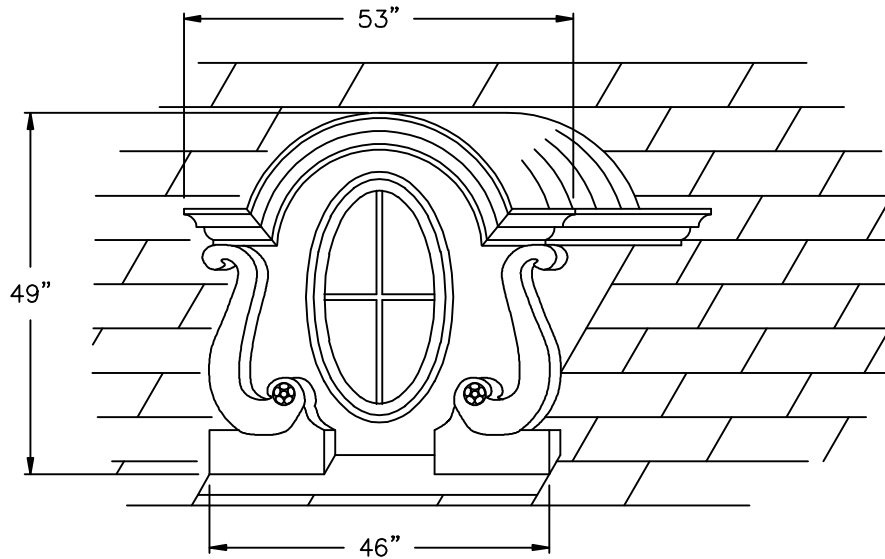

# WINDOW DORMER BORDEAUX

**LOUVER FREE AREA: 314 SQ. IN.**

**12" FLANGE SOLDERED  
WATERTIGHT**

**4" FLANGE IN FRONT**

**5" OGEE TRIM ON WINGS  
EXTEND BACK TO ROOF**

**CURVED OGEE  
TRIM AT FACE  
OF DORMER**

INSTALLATION:

MARK OPENING IN ROOF DECK ON DESIRED COURSE. CUT OPENING IN DECK. POSITION DORMER OVER OPENING AND FASTEN TO DECK.

OTHER INFORMATION:

SPECIFY EXACT ROOF PITCH.

AVAILABLE:

GLASS IS 1/4" TEMPERED IN CLEAR. AVAILABLE WITH LOUVERS. SPECIFY IF RECEIVING INTERIOR FINISH OUT. INSULATION AND DRYWALL BY OTHERS.