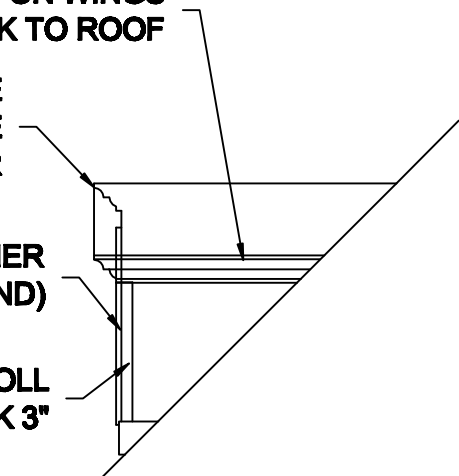

4" FLANGE IN FRONT

**5" OGEE TRIM ON WINGS
EXTEND BACK TO ROOF**

**CURVED OGEE
TRIM AT FACE
OF DORMER**

**FACE OF DORMER
(BEYOND)**

**"S" SCROLL
EXTENDS BACK 3"**