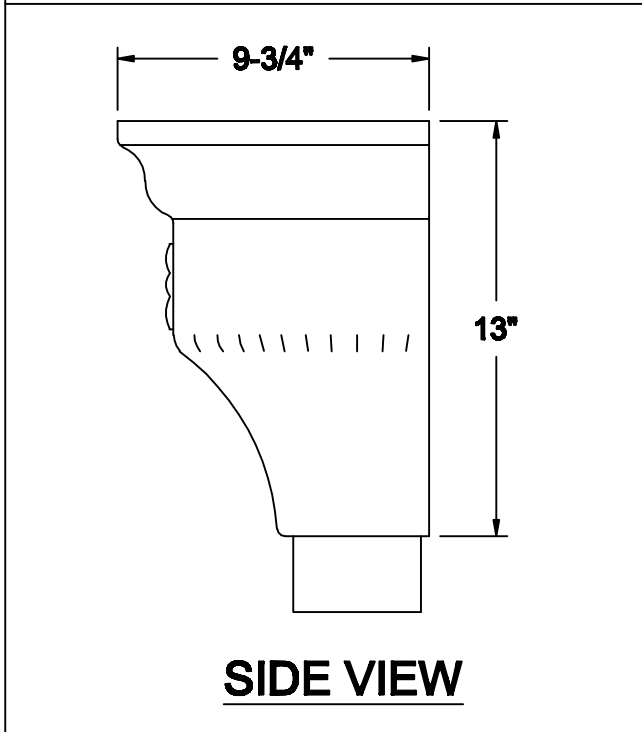

CONDUCTOR HEADS THE CANTERBURY

AVAILABLE MATERIALS
COPPER TIN COATED COPPER

ALUMINUM

COPPER CRAFT
A EURAMAX COMPANY