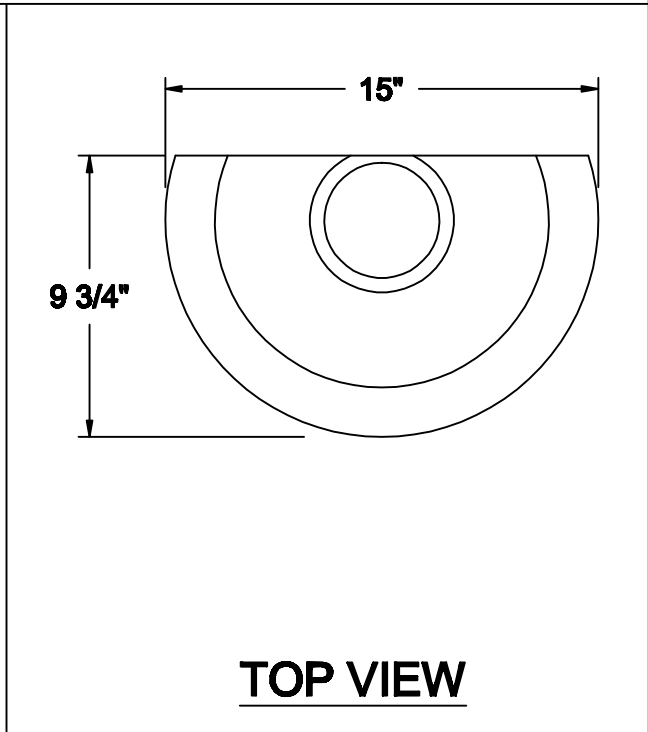

CONDUCTOR HEADS THE CANTERBURY

AVAILABLE MATERIALS
COPPER TIN COATED COPPER

ALUMINUM

COPPER CRAFT
A EURAMAX COMPANY