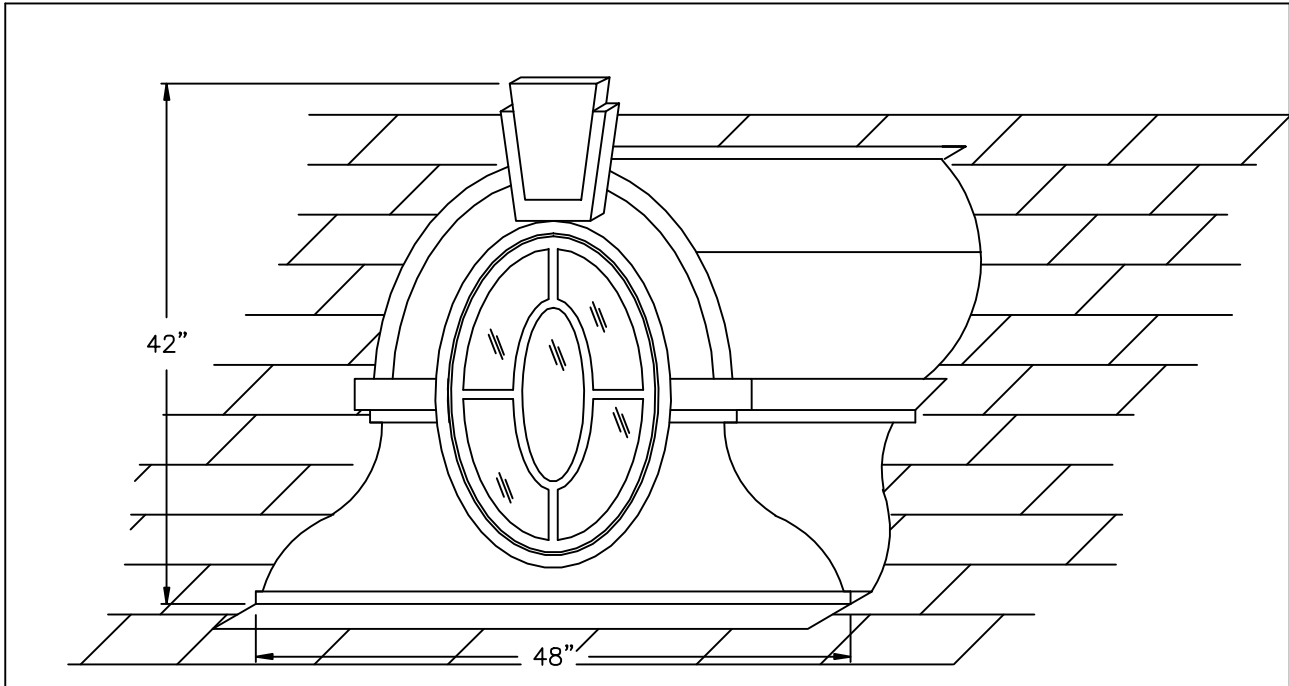

# LOUVER DORMER DE-LEON

**AVAILABLE MATERIALS:**

COPPER      ZINC/ TIN COATED COPPER      PREWEATHERED ZINC      PATINA COPPER

**REV. 7/14**

**INSTALLATION:**

MARK OPENING IN ROOF DECK ON DESIRED COURSE. CUT OPENING IN DECK. POSITION DORMER OVER OPENING AND FASTEN TO DECK.

**OTHER INFORMATION:**

SPECIFY EXACT ROOF PITCH.

**AVAILABLE:**

GLASS IS 1/4" TEMPERED IN CLEAR. AVAILABLE WITH LOUVERS. SPECIFY IF RECEIVING INTERIOR FINISH OUT. INSULATION AND DRYWALL BY OTHERS.