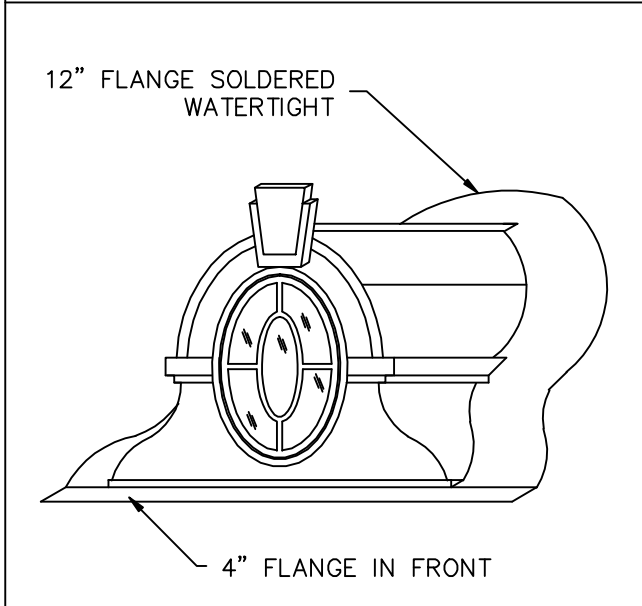

# LOUVER DORMER DE-LEON

**AVAILABLE MATERIALS:**

COPPER      ZINC/ TIN COATED COPPER      PREWEATHERED ZINC      PATINA COPPER

**REV. 7/14**

**INSTALLATION:**

MARK OPENING IN ROOF DECK ON DESIRED COURSE. CUT OPENING IN DECK. POSITION DORMER OVER OPENING AND FASTEN TO DECK.

**OTHER INFORMATION:**

SPECIFY EXACT ROOF PITCH.

**AVAILABLE:**

GLASS IS 1/4" TEMPERED IN CLEAR. AVAILABLE WITH LOUVERS. SPECIFY IF RECEIVING INTERIOR FINISH OUT. INSULATION AND DRYWALL BY OTHERS.