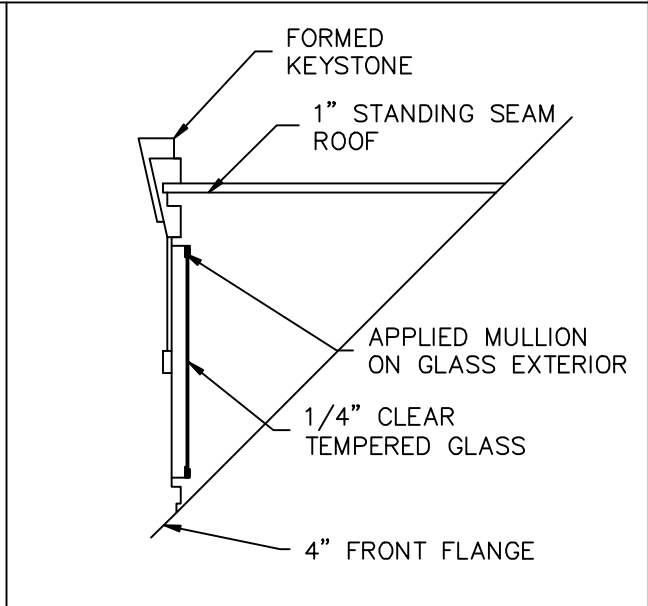

# LOUVER DORMER DE-LEON

**AVAILABLE MATERIALS:**

COPPER      ZINC/ TIN COATED COPPER      PREWEATHERED ZINC      PATINA COPPER

**REV. 7/14**

**INSTALLATION:**

MARK OPENING IN ROOF DECK ON DESIRED COURSE. CUT OPENING IN DECK. POSITION DORMER OVER OPENING AND FASTEN TO DECK.

**OTHER INFORMATION:**

SPECIFY EXACT ROOF PITCH.

**AVAILABLE:**

GLASS IS 1/4" TEMPERED IN CLEAR. AVAILABLE WITH LOUVERS. SPECIFY IF RECEIVING INTERIOR FINISH OUT. INSULATION AND DRYWALL BY OTHERS.