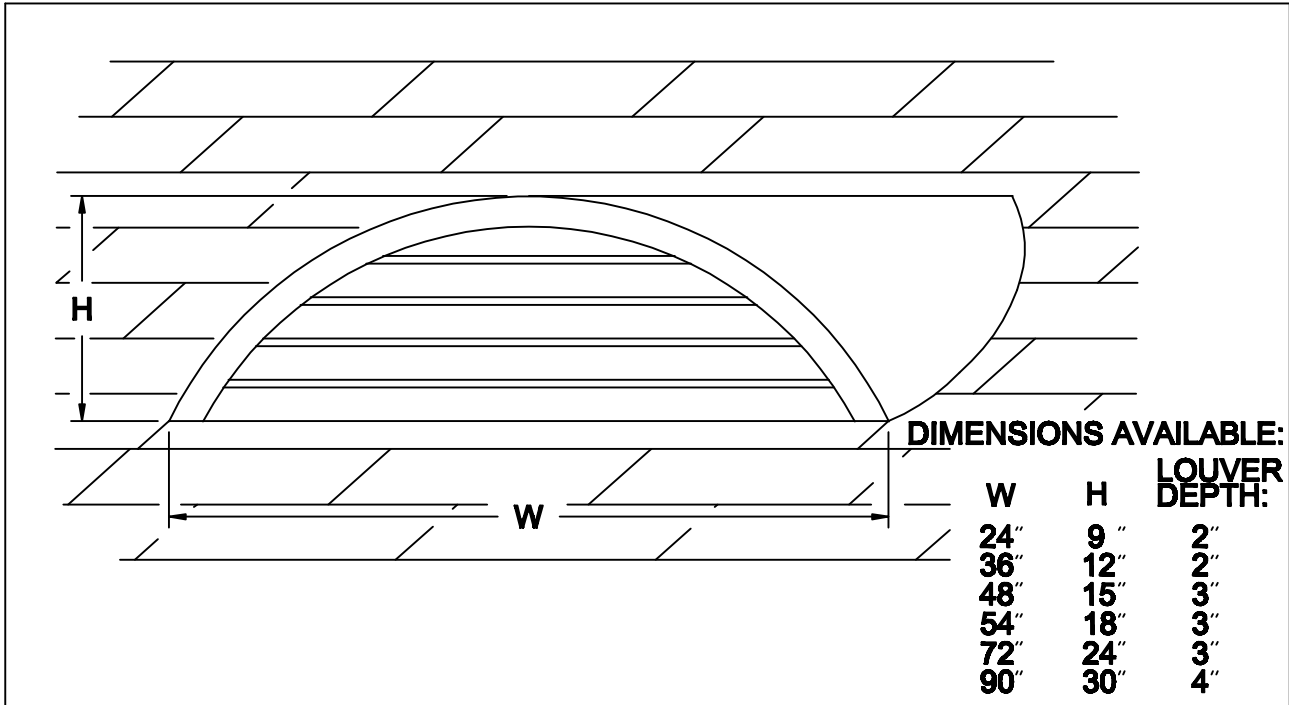

LOUVER DORMER EYEBROW

AVAILABLE MATERIALS:

COPPER	ZINC/TIN COATED COPPER	PREWEATHERED ZINC	PATINA COPPER
PREFINISHED ALUMINUM/ STEEL		PAINT GRIP STEEL	

INSTALLATION: MARK OPENING IN ROOF DECK ON DESIRED COURSE. CUT OPENING IN DECK. POSITION DORMER OVER OPENING AND FASTEN TO DECK. **REV. 7/14**

OTHER INFORMATION: SPECIFY EXACT ROOF PITCH.

OTHER: INCLUDES INSECT SCREEN OF COMPATIBLE MATERIAL.