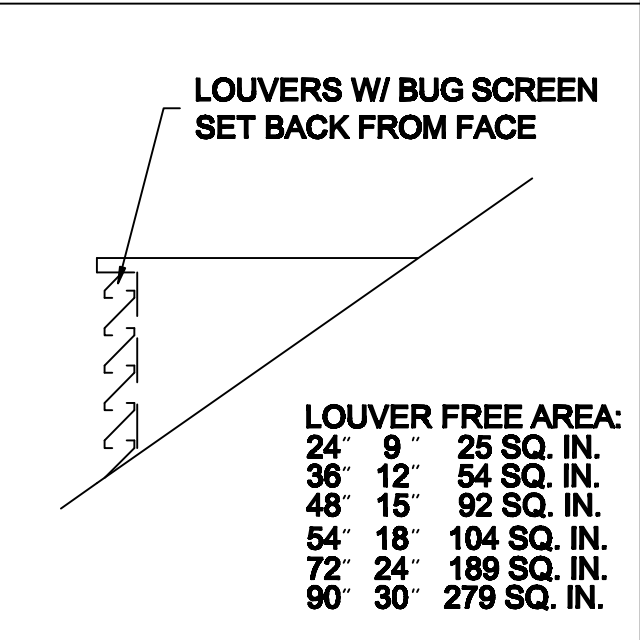

LOUVER DORMER EYEBROW

AVAILABLE MATERIALS:

COPPER	ZINC/TIN COATED COPPER	PREWEATHERED ZINC	PATINA COPPER
PREFINISHED ALUMINUM/ STEEL		PAINT GRIP STEEL	

INSTALLATION: MARK OPENING IN ROOF DECK ON DESIRED COURSE. CUT OPENING IN DECK. POSITION DORMER OVER OPENING AND FASTEN TO DECK. **REV. 7/14**

OTHER INFORMATION: SPECIFY EXACT ROOF PITCH.

OTHER: INCLUDES INSECT SCREEN OF COMPATIBLE MATERIAL.