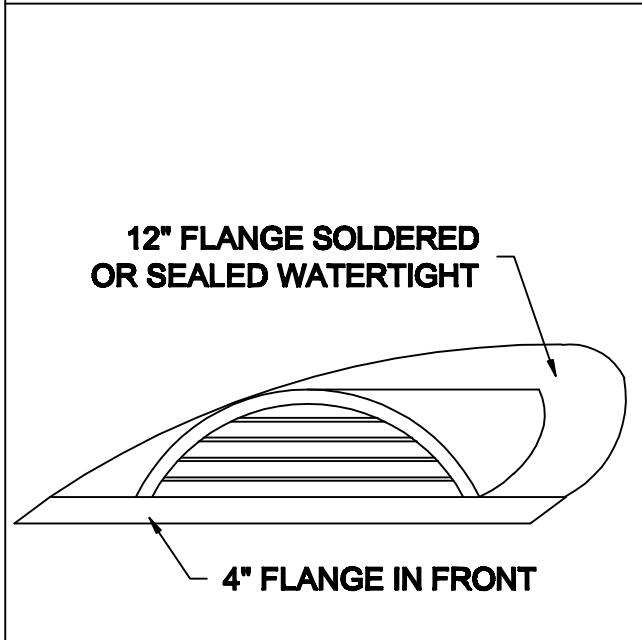

LOUVER DORMER EYEBROW

AVAILABLE MATERIALS:

COPPER	ZINC/TIN COATED COPPER	PREWEATHERED ZINC	PATINA COPPER
PREFINISHED ALUMINUM/ STEEL		PAINT GRIP STEEL	

INSTALLATION: MARK OPENING IN ROOF DECK ON DESIRED COURSE. CUT OPENING IN DECK. POSITION DORMER OVER OPENING AND FASTEN TO DECK. **REV. 7/14**

OTHER INFORMATION: SPECIFY EXACT ROOF PITCH.

OTHER: INCLUDES INSECT SCREEN OF COMPATIBLE MATERIAL.