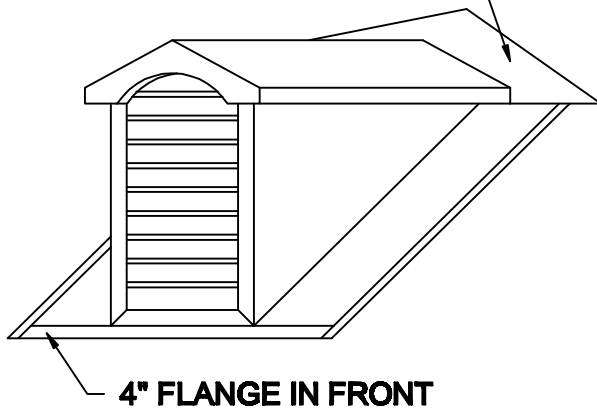

LOUVER DORMER GABLE TOP W/ ARCH

DIMENSIONS AVAILABLE:

W	H	LOUVER DEPTH:
18"	36"	3"
24"	36"	3"
24"	48"	3"
30"	60"	3"
36"	60"	3"

**12" FLANGE SOLDERED
OR SEALED WATERTIGHT**

4" FLANGE IN FRONT

**3" DEEP LOUVER W/ BUG SCREEN
SET BACK 1/2" FROM FACE**

LOUVER FREE AREA:

18"	36"	117 SQ. IN.
24"	36"	158 SQ. IN.
24"	48"	236 SQ. IN.
30"	60"	395 SQ. IN.
36"	60"	471 SQ. IN.

AVAILABLE MATERIALS:

COPPER ZINC/ TIN COATED COPPER PAINT GRIP STEEL PATINA COPPER
PREWEATHERED ZINC