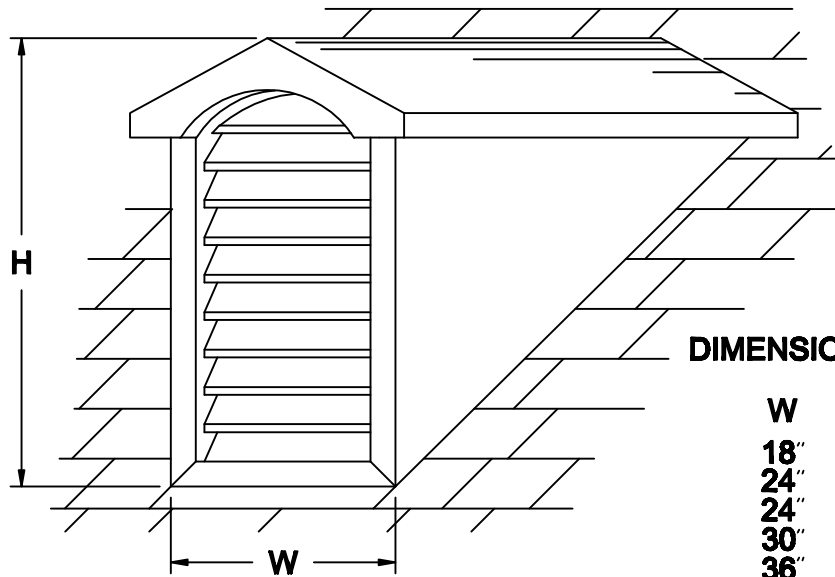

LOUVER DORMER GABLE TOP W/ ARCH

DIMENSIONS AVAILABLE:

W	H	LOUVER DEPTH:
18"	36"	3"
24"	36"	3"
24"	48"	3"
30"	60"	3"
36"	60"	3"

**12" FLANGE SOLDERED
OR SEALED WATERTIGHT**

4" FLANGE IN FRONT

**3" DEEP LOUVER W/ BUG SCREEN
SET BACK 1/2" FROM FACE**

LOUVER FREE AREA:

18"	36"	117 SQ. IN.
24"	36"	158 SQ. IN.
24"	48"	236 SQ. IN.
30"	60"	395 SQ. IN.
36"	60"	471 SQ. IN.

AVAILABLE MATERIALS:

COPPER ZINC/ TIN COATED COPPER PAINT GRIP STEEL PATINA COPPER
PREWEATHERED ZINC