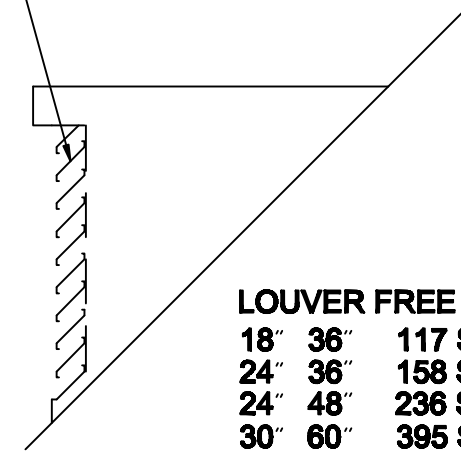

LOUVER DORMER GABLE TOP W/ ARCH

DIMENSIONS AVAILABLE:

W	H	LOUVER DEPTH:
18"	36"	3"
24"	36"	3"
24"	48"	3"
30"	60"	3"
36"	60"	3"

**12" FLANGE SOLDERED
OR SEALED WATERTIGHT**

4" FLANGE IN FRONT

**3" DEEP LOUVER W/ BUG SCREEN
SET BACK 1/2" FROM FACE**

LOUVER FREE AREA:

18"	36"	117 SQ. IN.
24"	36"	158 SQ. IN.
24"	48"	236 SQ. IN.
30"	60"	395 SQ. IN.
36"	60"	471 SQ. IN.

AVAILABLE MATERIALS:

COPPER ZINC/ TIN COATED COPPER PAINT GRIP STEEL PATINA COPPER
PREWEATHERED ZINC