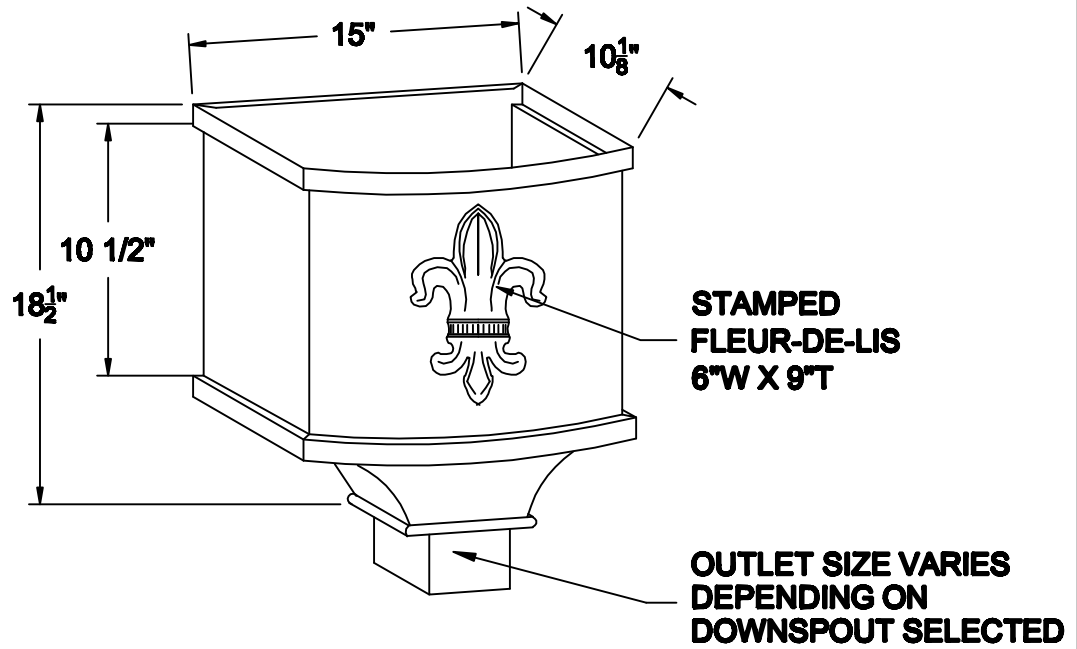

CONDUCTOR HEADS THE PARISIAN

SIDE VIEW

TOP VIEW

AVAILABLE MATERIALS
COPPER ZINC/TIN COATED COPPER

PRE WEATHERED ZINC
PAINT GRIP STEEL GALVANIZED