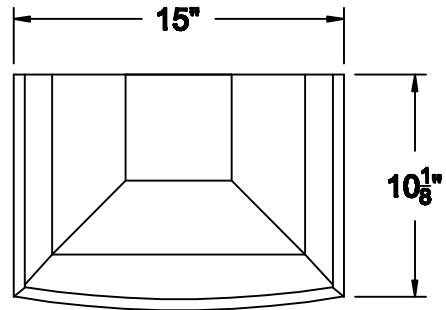

CONDUCTOR HEADS THE PARISIAN

SIDE VIEW

TOP VIEW

AVAILABLE MATERIALS
COPPER ZINC/TIN COATED COPPER

PRE WEATHERED ZINC
PAINT GRIP STEEL GALVANIZED