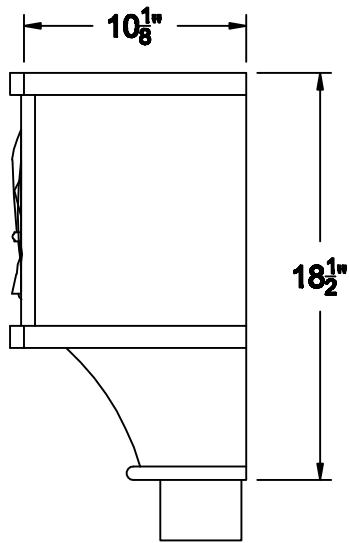

CONDUCTOR HEADS THE PARISIAN

SIDE VIEW

TOP VIEW

AVAILABLE MATERIALS
COPPER ZINC/TIN COATED COPPER

PRE WEATHERED ZINC
PAINT GRIP STEEL GALVANIZED