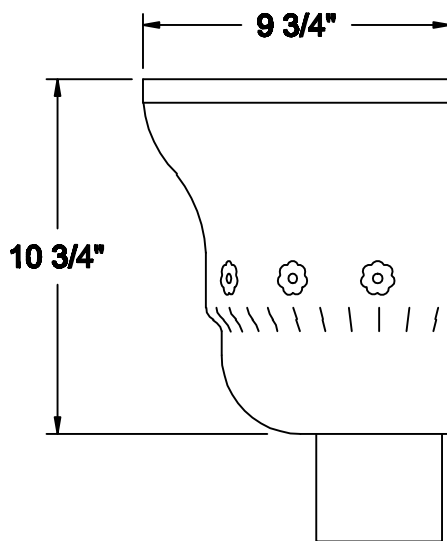

CONDUCTOR HEADS THE YORKSHIRE

SIDE VIEW

TOP VIEW

AVAILABLE MATERIALS
COPPER TIN COATED COPPER ALUMINUM