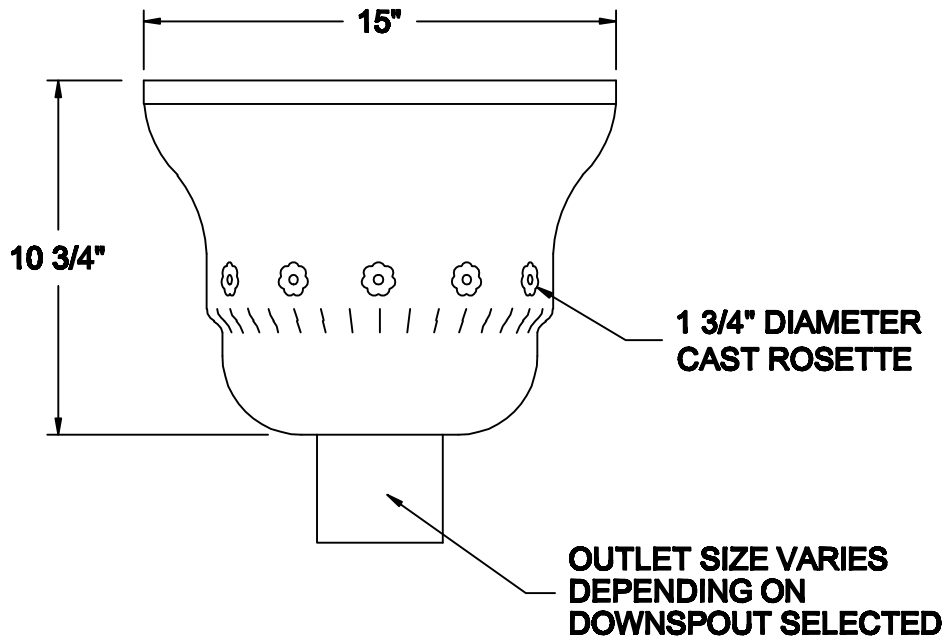

CONDUCTOR HEADS THE YORKSHIRE

SIDE VIEW

TOP VIEW

AVAILABLE MATERIALS
COPPER TIN COATED COPPER ALUMINUM