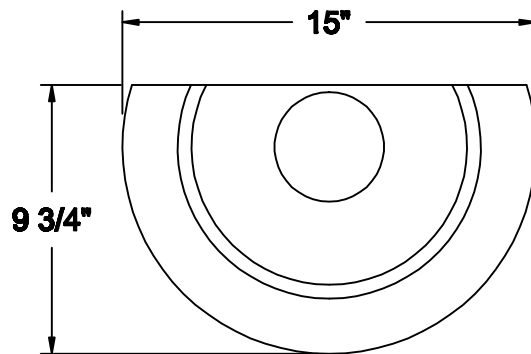

CONDUCTOR HEADS THE YORKSHIRE

SIDE VIEW

TOP VIEW

AVAILABLE MATERIALS
COPPER TIN COATED COPPER ALUMINUM