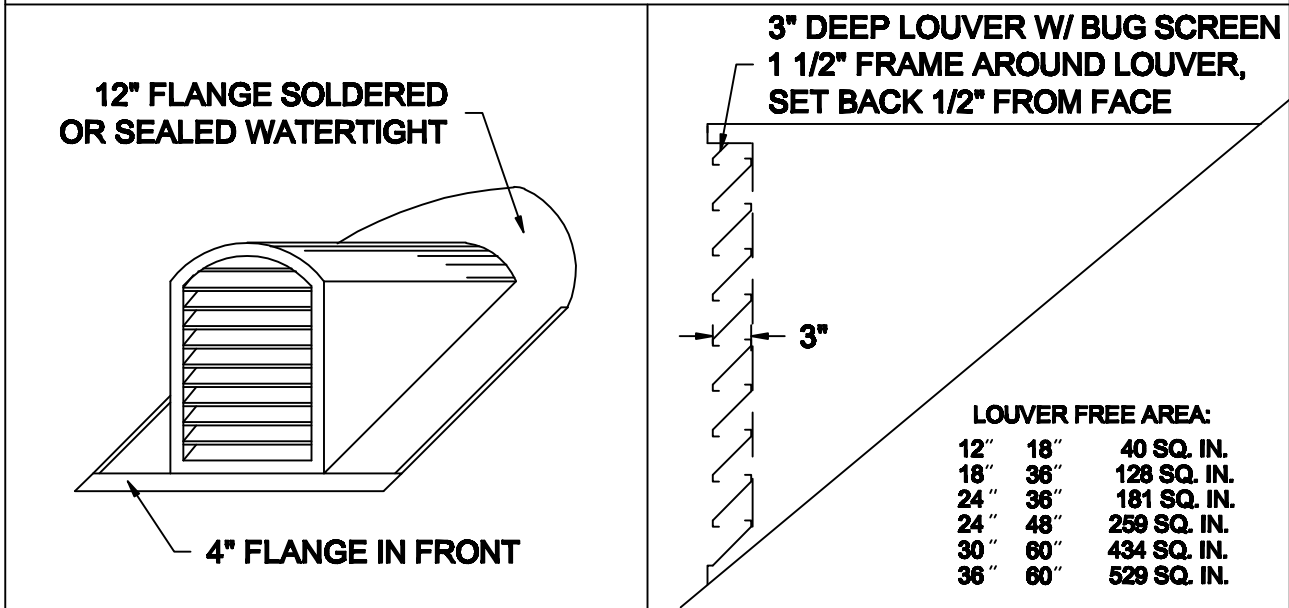

LOUVER DORMER ARCH TOP

AVAILABLE MATERIALS:

COPPER ZINC/TIN COATED COPPER PATINA COPPER PREWEATHERED ZINC
PAINT GRIP STEEL PREFINISHED ALUMINUM/ STEEL

INSTALLATION: MARK OPENING IN ROOF DECK ON DESIRED COURSE. CUT OPENING IN ROOF DECK. POSITION DORMER OVER OPENING AND FASTEN TO DECK. REV. 7/14

ORDER INFORMATION: SPECIFY EXACT ROOF PITCH.

OTHER: INCLUDES INSECT SCREEN OF COMPATIBLE MATERIAL.