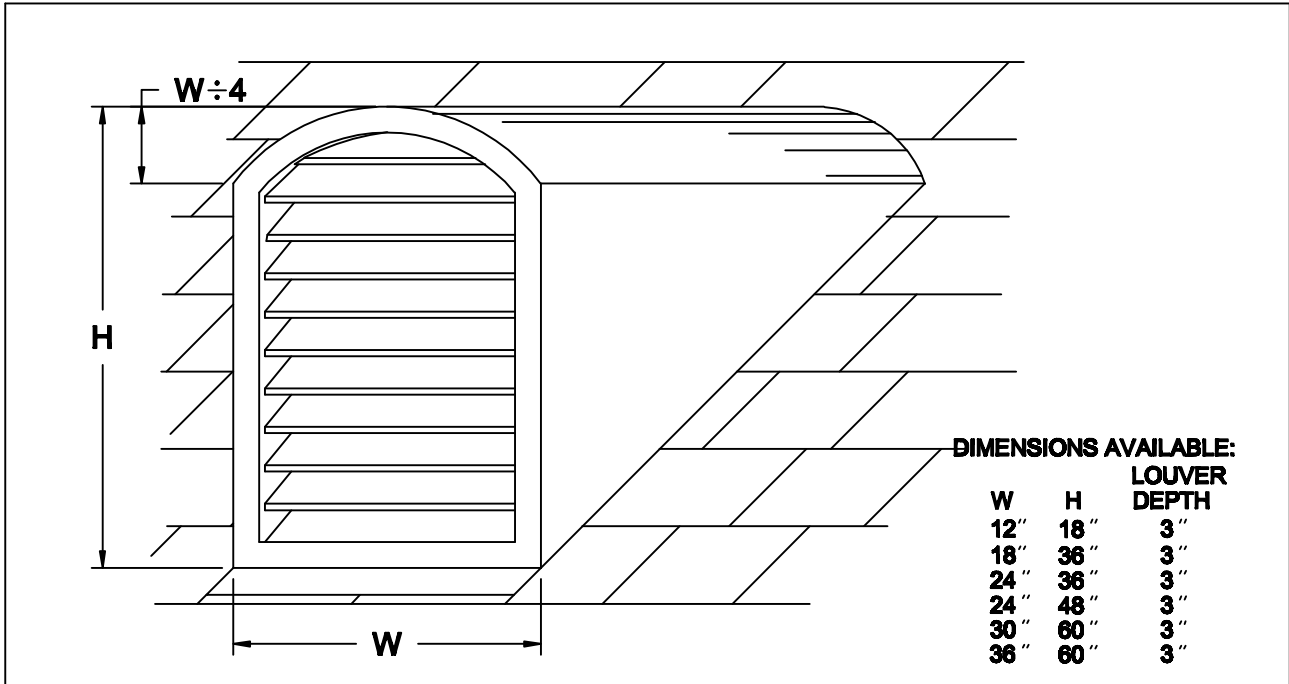

LOUVER DORMER ARCH TOP

AVAILABLE MATERIALS:

COPPER ZINC/TIN COATED COPPER PATINA COPPER PREWEATHERED ZINC
PAINT GRIP STEEL PREFINISHED ALUMINUM/ STEEL

INSTALLATION: MARK OPENING IN ROOF DECK ON DESIRED COURSE. CUT OPENING IN ROOF DECK. POSITION DORMER OVER OPENING AND FASTEN TO DECK. REV. 7/14

ORDER INFORMATION: SPECIFY EXACT ROOF PITCH.

OTHER: INCLUDES INSECT SCREEN OF COMPATIBLE MATERIAL.