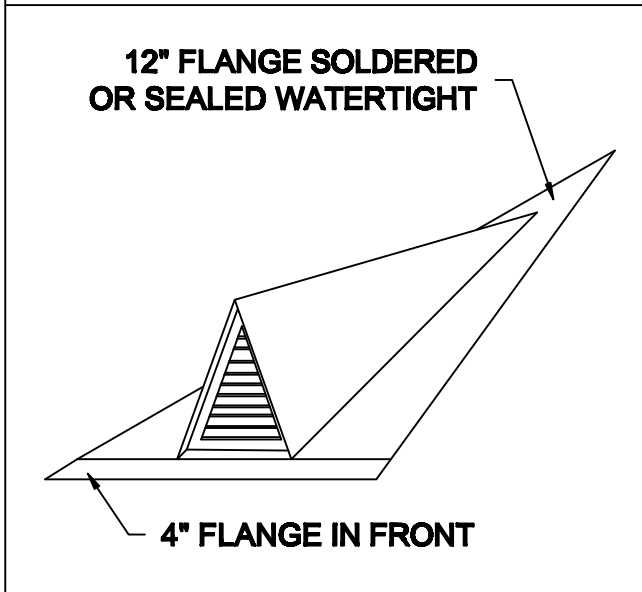

LOUVER DORMER BUTTERFLY

AVAILABLE MATERIALS
 COPPER ZINC/TIN COATED COPPER PREWEATHERED ZINC PATINA COPPER
 PAINT GRIP STEEL PREFINISHED ALUMINUM/ STEEL

REV. 7/14

INSTALLATION:

MARK OPENING IN ROOF DECK ON DESIRED COURSE. CUT OPENING IN DECK. POSITION DORMER OVER OPENING AND FASTEN TO DECK.