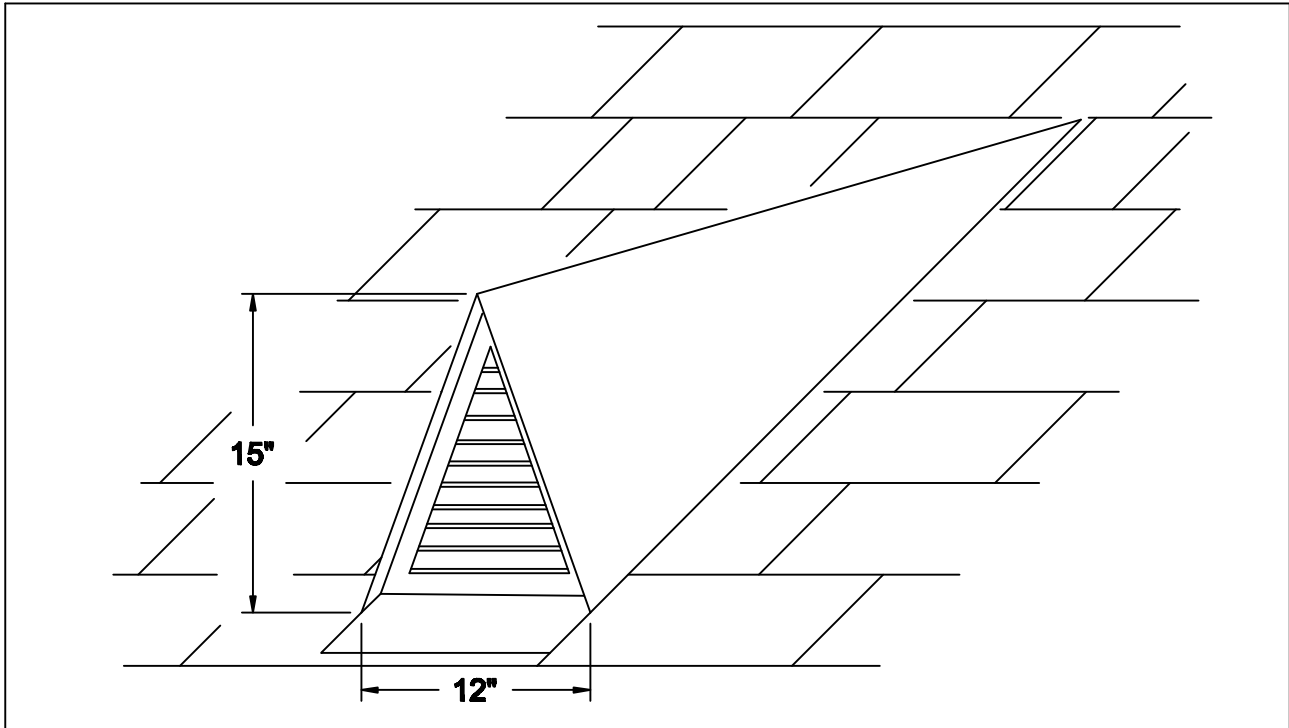

LOUVER DORMER BUTTERFLY

AVAILABLE MATERIALS
 COPPER ZINC/TIN COATED COPPER PREWEATHERED ZINC PATINA COPPER
 PAINT GRIP STEEL PREFINISHED ALUMINUM/ STEEL

REV. 7/14

INSTALLATION:

MARK OPENING IN ROOF DECK ON DESIRED COURSE. CUT OPENING IN DECK. POSITION DORMER OVER OPENING AND FASTEN TO DECK.