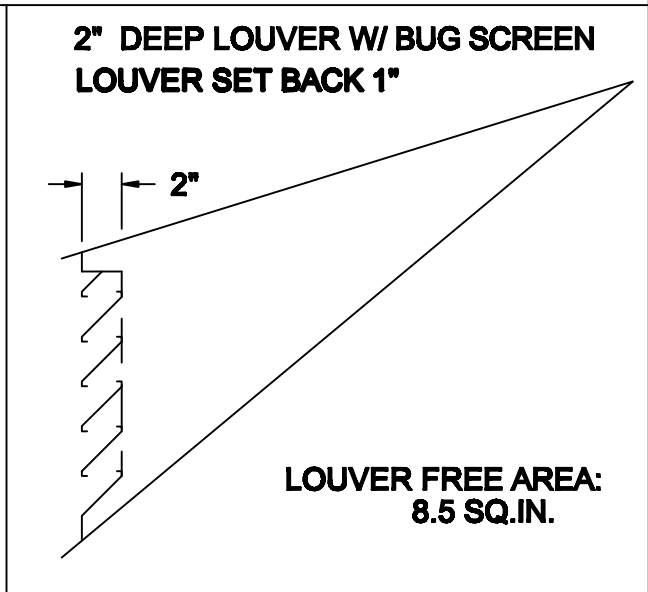

LOUVER DORMER BUTTERFLY

AVAILABLE MATERIALS
 COPPER ZINC/TIN COATED COPPER PREWEATHERED ZINC PATINA COPPER
 PAINT GRIP STEEL PREFINISHED ALUMINUM/ STEEL

REV. 7/14

INSTALLATION:

MARK OPENING IN ROOF DECK ON DESIRED COURSE. CUT OPENING IN DECK. POSITION DORMER OVER OPENING AND FASTEN TO DECK.

OTHER INFORMATION:

SPECIFY EXACT ROOF PITCH.

OTHER:

INCLUDES INSECT SCREEN OF COMPATIBLE MATERIAL.

COPPER CRAFT

 A EURAMAX COMPANY