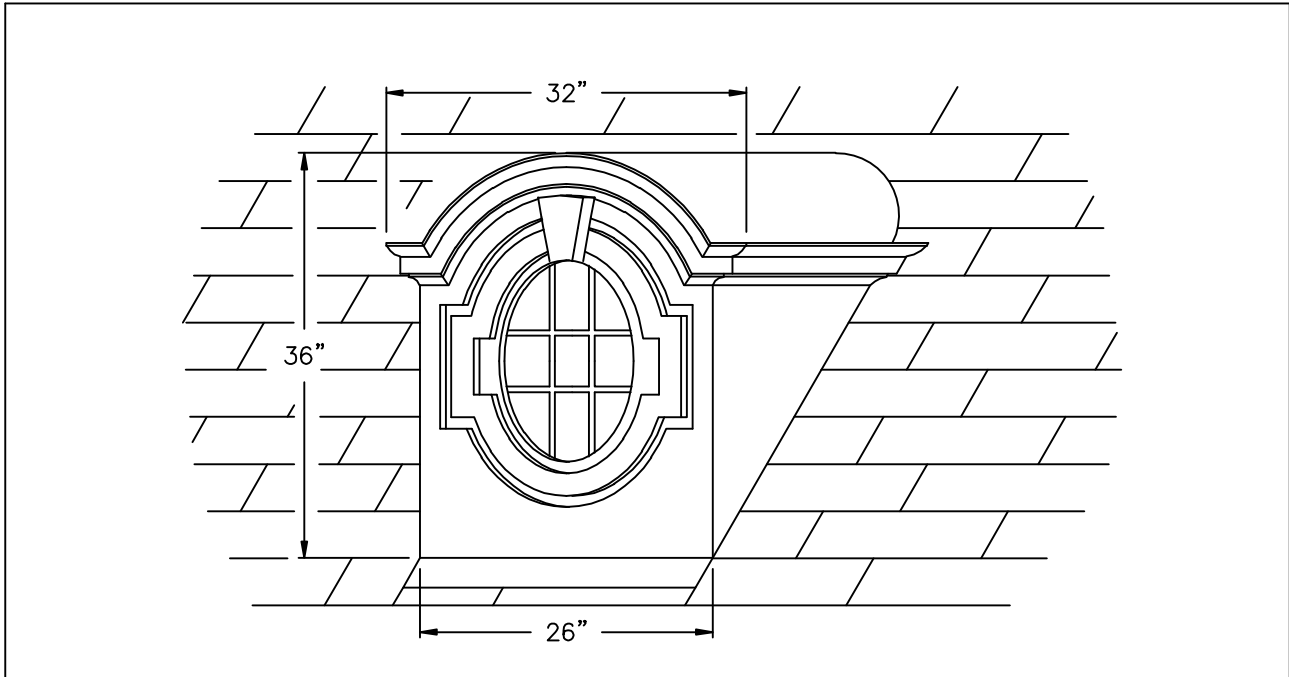

WINDOW DORMER CHATEAU

**12" FLANGE SOLDERED
WATERTIGHT**

4" FLANGE IN FRONT

LOUVER FREE AREA: 44 SQ. IN.

AVAILABLE MATERIALS:

COPPER ZINC/ TIN COATED COPPER PREWEATHERED ZINC PATINA COPPER

REV. 7/14

INSTALLATION:

MARK OPENING IN ROOF DECK ON DESIRED COURSE. CUT OPENING IN DECK. POSITION DORMER OVER OPENING AND FASTEN TO DECK.

OTHER INFORMATION:

SPECIFY EXACT ROOF PITCH.

OTHER:

GLASS IS 1/4" TEMPERED IN CLEAR. AVAILABLE WITH LOUVERS.