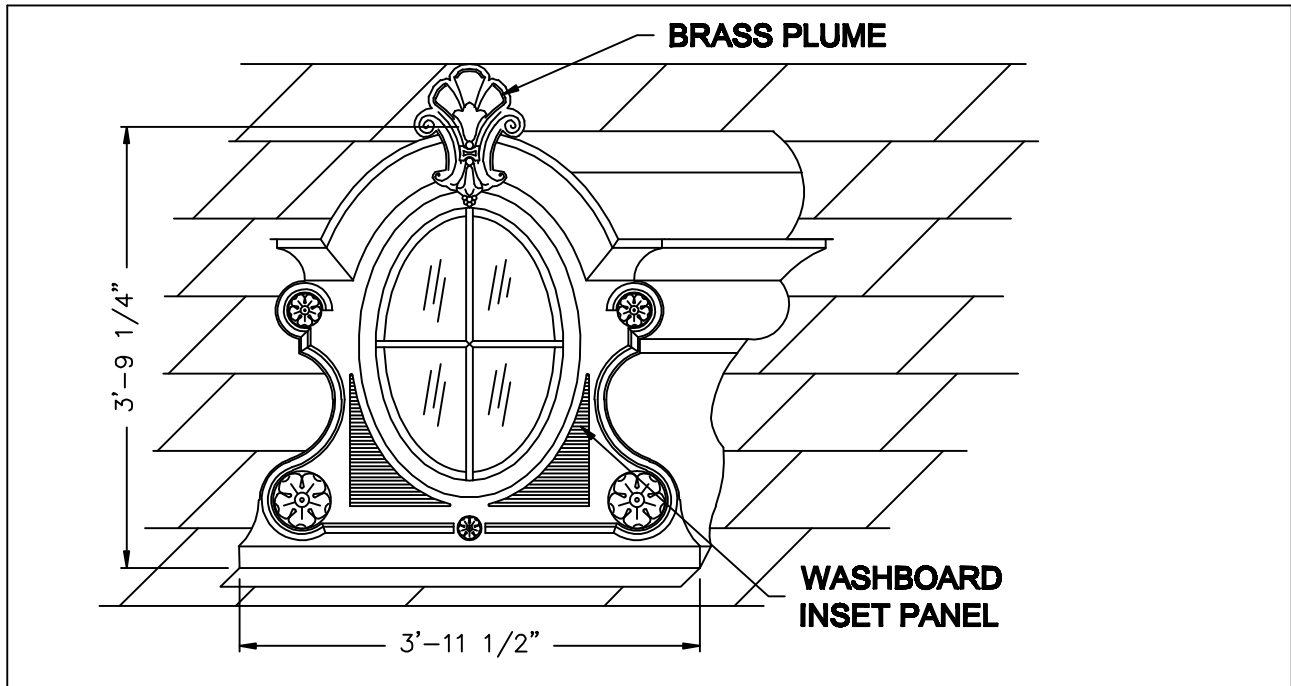

# WINDOW DORMER COMMORATA

## AVAILABLE MATERIALS:

COPPER      ZINC/ TIN COATED COPPER      PATINA COPPER

REV. 7/14

INSTALLATION: MARK OPENING IN ROOF DECK ON DESIRED COURSE. CUT OPENING IN DECK. POSITION DORMER OVER OPENING AND FASTEN TO DECK.

ORDER INFORMATION: SPECIFY EXACT ROOF PITCH.

ORDER: GLASS IS 1/4" TEMPERED IN CLEAR. AVAILABLE WITH LOUVERS. SPECIFY IF RECEIVING INTERIOR FINISH OUT. INSULATION AND DRYWALL BY OTHERS.

**COPPER CRAFT**  
A EURAMAX COMPANY