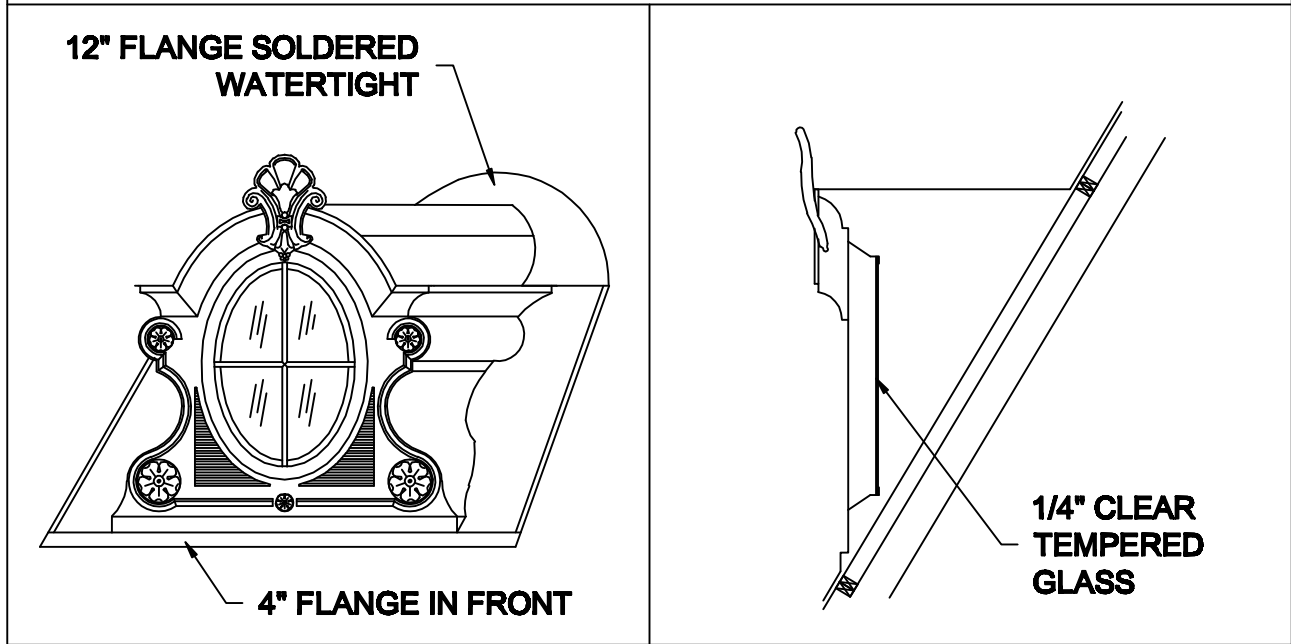

## AVAILABLE MATERIALS:

COPPER      ZINC/ TIN COATED COPPER      PATINA COPPER

REV. 7/14

INSTALLATION: MARK OPENING IN ROOF DECK ON DESIRED COURSE. CUT OPENING IN DECK. POSITION DORMER OVER OPENING AND FASTEN TO DECK.

ORDER INFORMATION: SPECIFY EXACT ROOF PITCH.

ORDER: GLASS IS 1/4" TEMPERED IN CLEAR. AVAILABLE WITH LOUVERS. SPECIFY IF RECEIVING INTERIOR FINISH OUT. INSULATION AND DRYWALL BY OTHERS.

**COPPER CRAFT**  
A EURAMAX COMPANY