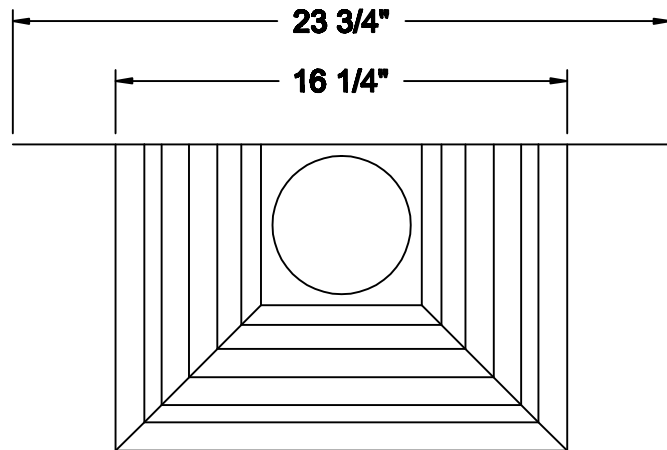

CONDUCTOR HEADS THE CHAMPION

OUTLET SIZE VARIES
DEPENDING ON
DOWNSPOUT SELECTED

SIDE VIEW

TOP VIEW

AVAILABLE MATERIALS

COPPER ZINC/TIN COATED COPPER PAINT GRIP STEEL PRE WEATHERED ZINC