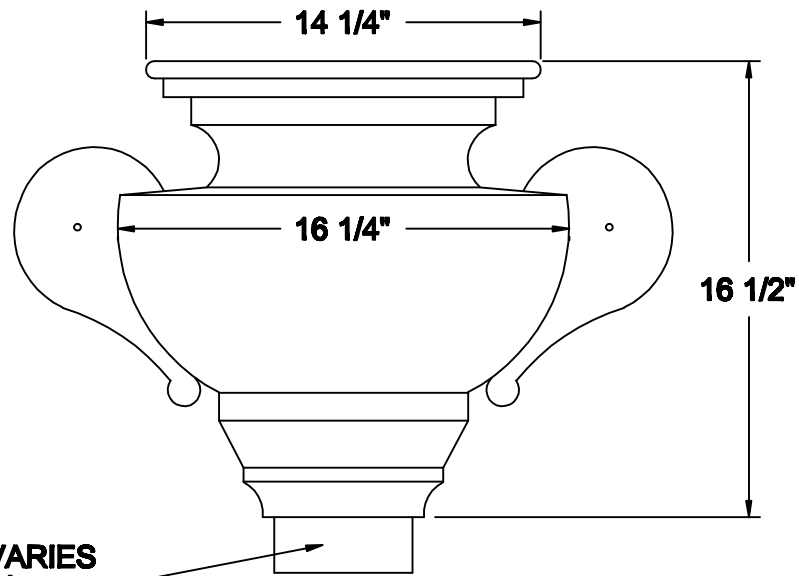

CONDUCTOR HEADS THE CHAMPION

OUTLET SIZE VARIES
DEPENDING ON
DOWNSPOUT SELECTED

SIDE VIEW

TOP VIEW

AVAILABLE MATERIALS

COPPER ZINC/TIN COATED COPPER PAINT GRIP STEEL PRE WEATHERED ZINC