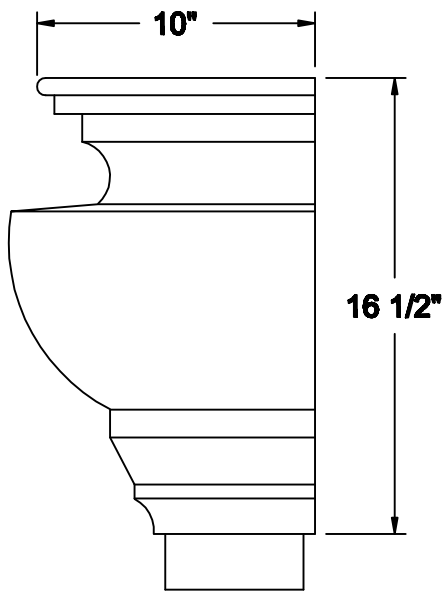

CONDUCTOR HEADS THE CHAMPION

OUTLET SIZE VARIES
DEPENDING ON
DOWNSPOUT SELECTED

SIDE VIEW

TOP VIEW

AVAILABLE MATERIALS

COPPER ZINC/TIN COATED COPPER PAINT GRIP STEEL PRE WEATHERED ZINC