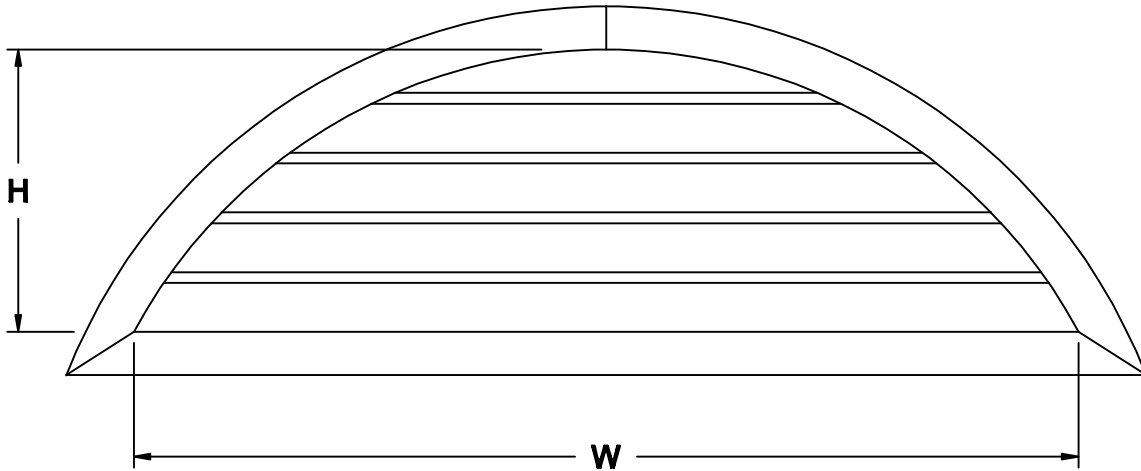

# LOUVER EYEBROW

DIMENSIONS AVAILABLE:	W	H	FREE AREA:
	24"	9"	31.6 SQ. IN.
	36"	12"	73.2 SQ. IN.
	48"	15"	132.7 SQ. IN.
	54"	18"	192.6 SQ. IN.
	72"	24"	368.1 SQ. IN.

## AVAILABLE MATERIALS:

COPPER      ZINC/ TIN COATED COPPER      PREWEATHERED ZINC      PATINA COPPER  
 PREFINISHED ALUMINUM/ STEEL      PAINT GRIP STEEL

**REV. 7/14**

- WEIGHT:                      VARIES
- INSTALLATION:            USE IN VERTICAL APPLICATION ONLY. LOUVER IS SOLDERED WATERTIGHT AROUND FLANGE. OPENING SHOULD BE 1/2" LARGER THAN LOUVER ALL AROUND.
- OTHER INFORMATION:    ABOVE DIMENSIONS DO NOT INCLUDE 1-1/2" FLANGE.
- OTHER:                      INCLUDES INSECT SCREEN OF COMPATIBLE MATERIAL.