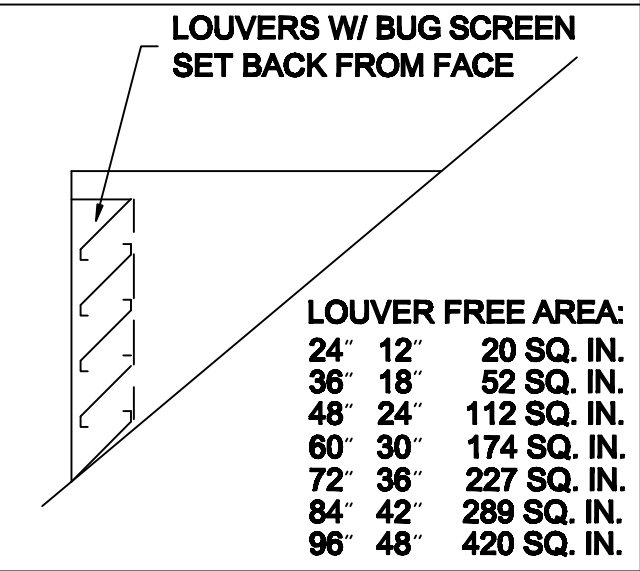

LOUVER DORMER GABLE

AVAILABLE MATERIALS:
 COPPER ZINC/TIN COATED COPPER PREWEATHERED ZINC PATINA COPPER
 PREFINISHED ALUMINUM/ STEEL PAINT GRIP STEEL

REV. 7/14

INSTALLATION: MARK OPENING IN ROOF DECK ON DESIRED COURSE. CUT OPENING IN DECK. POSITION DORMER OVER OPENING AND FASTEN TO DECK.

OTHER INFORMATION: SPECIFY EXACT ROOF PITCH.

OTHER: INCLUDES INSECT SCREEN OF COMPATIBLE MATERIAL.