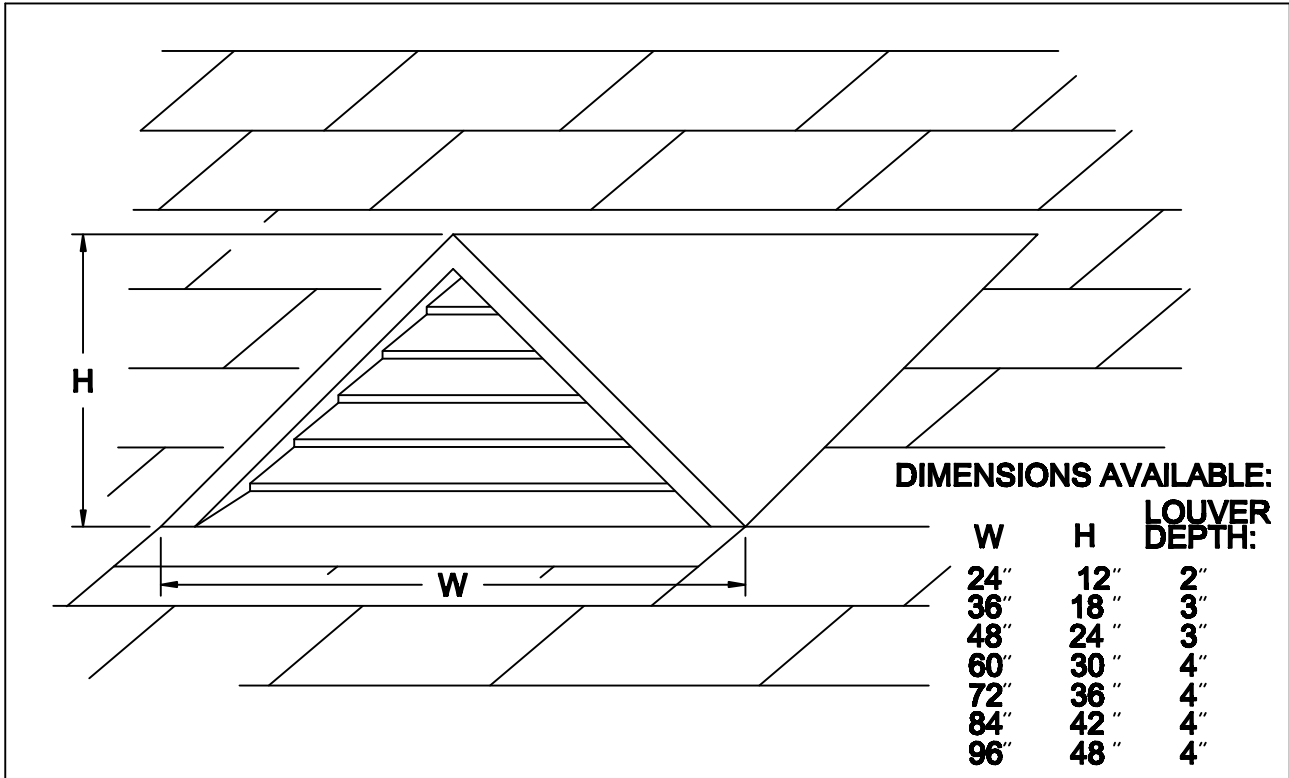

LOUVER DORMER GABLE

AVAILABLE MATERIALS:
 COPPER ZINC/TIN COATED COPPER PREWEATHERED ZINC PATINA COPPER
 PREFINISHED ALUMINUM/ STEEL PAINT GRIP STEEL

REV. 7/14

INSTALLATION: MARK OPENING IN ROOF DECK ON DESIRED COURSE. CUT OPENING IN DECK. POSITION DORMER OVER OPENING AND FASTEN TO DECK.