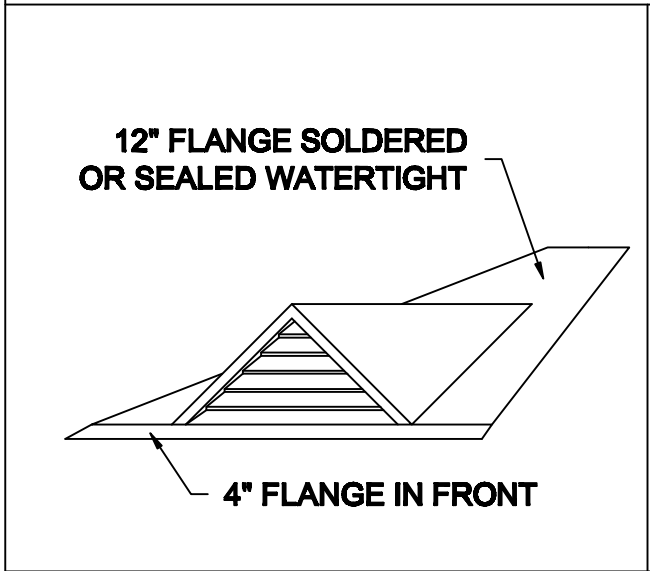

LOUVER DORMER GABLE

AVAILABLE MATERIALS:
 COPPER ZINC/TIN COATED COPPER PREWEATHERED ZINC PATINA COPPER
 PREFINISHED ALUMINUM/ STEEL PAINT GRIP STEEL

REV. 7/14

INSTALLATION: MARK OPENING IN ROOF DECK ON DESIRED COURSE. CUT OPENING IN DECK. POSITION DORMER OVER OPENING AND FASTEN TO DECK.

OTHER INFORMATION: SPECIFY EXACT ROOF PITCH.

OTHER: INCLUDES INSECT SCREEN OF COMPATIBLE MATERIAL.