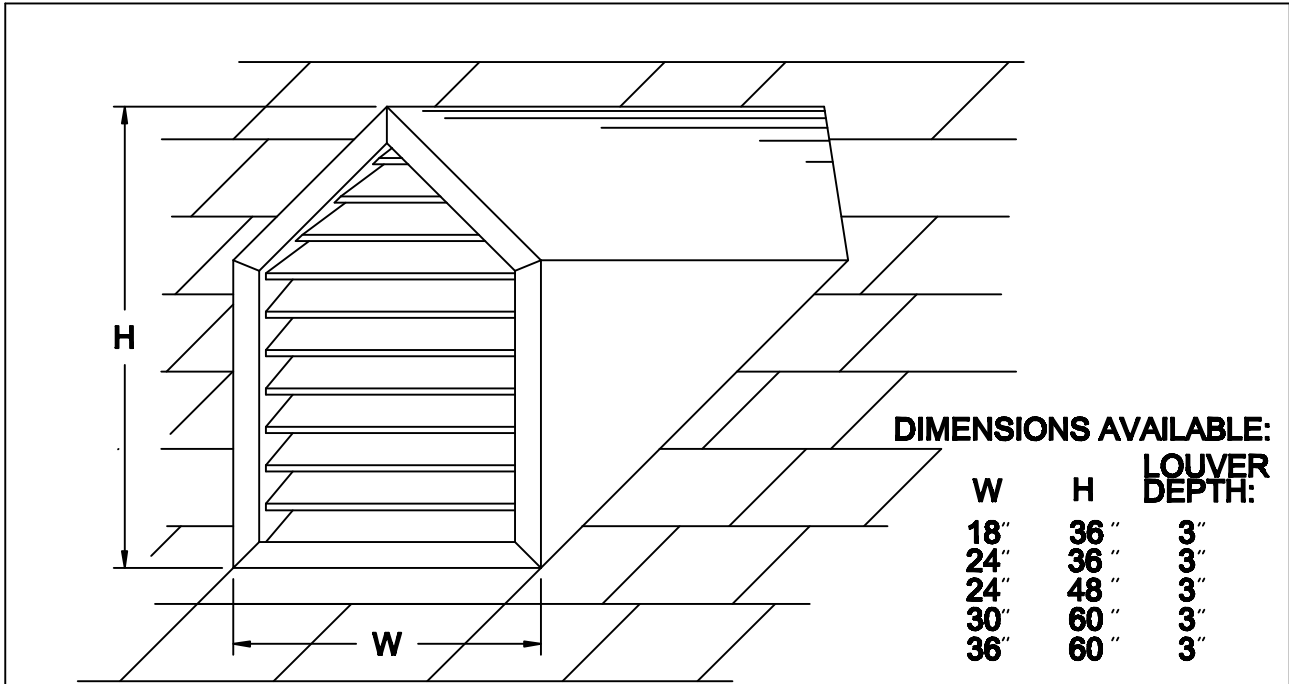

LOUVER DORMER GABLE TOP

AVAILABLE MATERIALS:

COPPER	ZINC/TIN COATED COPPER	PREWEATHERED ZINC	PATINA COPPER
PREFINISHED ALUMINUM/ STEEL		PAINT GRIP STEEL	

REV. 7/14

INSTALLATION: MARK OPENING IN ROOF DECK ON DESIRED COURSE. CUT OPENING IN DECK. POSITION DORMER OVER OPENING AND FASTEN TO DECK.

ORDER INFORMATION: SPECIFY EXACT ROOF PITCH.

OTHER: INCLUDES INSECT SCREEN OF COMPATIBLE MATERIAL.