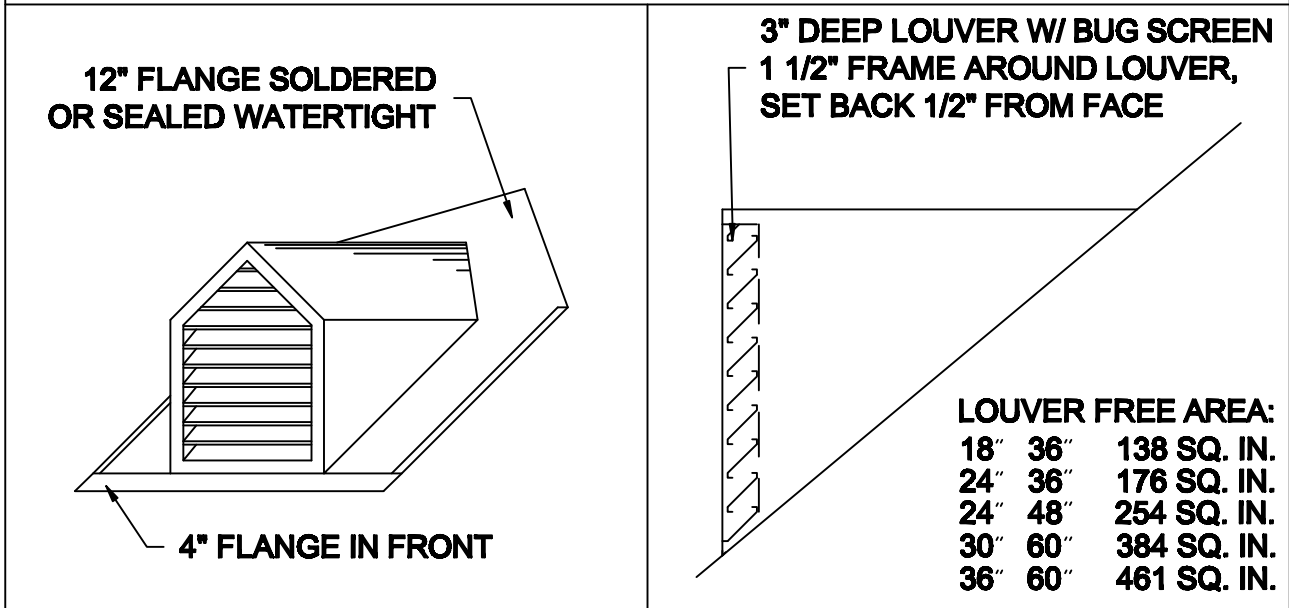

LOUVER DORMER GABLE TOP

AVAILABLE MATERIALS:

COPPER	ZINC/TIN COATED COPPER	PREWEATHERED ZINC	PATINA COPPER
PREFINISHED ALUMINUM/ STEEL		PAINT GRIP STEEL	

REV. 7/14

INSTALLATION: MARK OPENING IN ROOF DECK ON DESIRED COURSE. CUT OPENING IN DECK. POSITION DORMER OVER OPENING AND FASTEN TO DECK.

ORDER INFORMATION: SPECIFY EXACT ROOF PITCH.

OTHER: INCLUDES INSECT SCREEN OF COMPATIBLE MATERIAL.