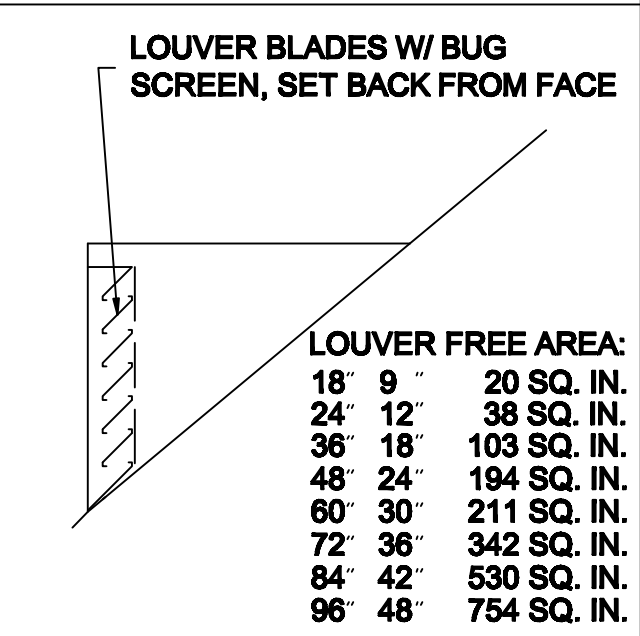

LOUVER DORMER HALF ROUND

AVAILABLE MATERIALS:
 COPPER ZINC/ TIN COATED COPPER PREWEATHERED ZINC PATINA COPPER
 PREFINISHED ALUMINUM/ STEEL PAINT GRIP STEEL

REV. 7/14

INSTALLATION: MARK OPENING IN ROOF DECK ON DESIRED COURSE. CUT OPENING IN DECK. POSITION DORMER OVER OPENING AND FASTEN TO DECK.

OTHER INFORMATION: SPECIFY EXACT ROOF PITCH.

OTHER: INCLUDES INSECT SCREEN OF COMPATIBLE MATERIAL.