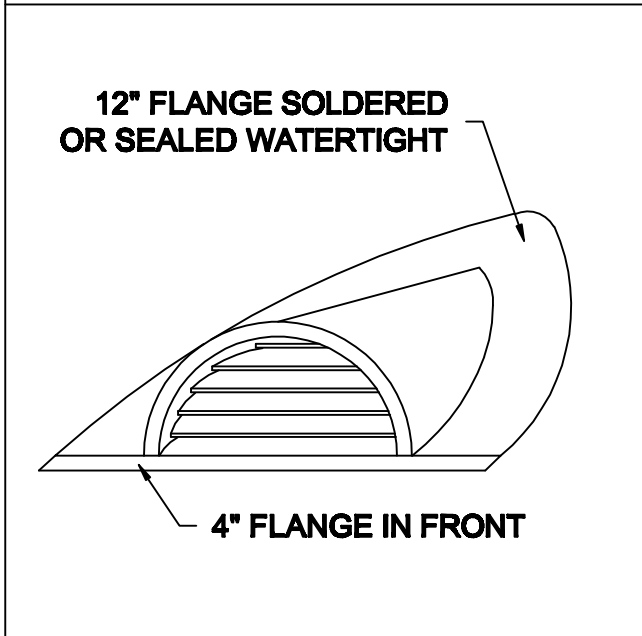

LOUVER DORMER HALF ROUND

AVAILABLE MATERIALS:
 COPPER ZINC/ TIN COATED COPPER PREWEATHERED ZINC PATINA COPPER
 PREFINISHED ALUMINUM/ STEEL PAINT GRIP STEEL

REV. 7/14

INSTALLATION: MARK OPENING IN ROOF DECK ON DESIRED COURSE. CUT OPENING IN DECK. POSITION DORMER OVER OPENING AND FASTEN TO DECK.

OTHER INFORMATION: SPECIFY EXACT ROOF PITCH.

OTHER: INCLUDES INSECT SCREEN OF COMPATIBLE MATERIAL.