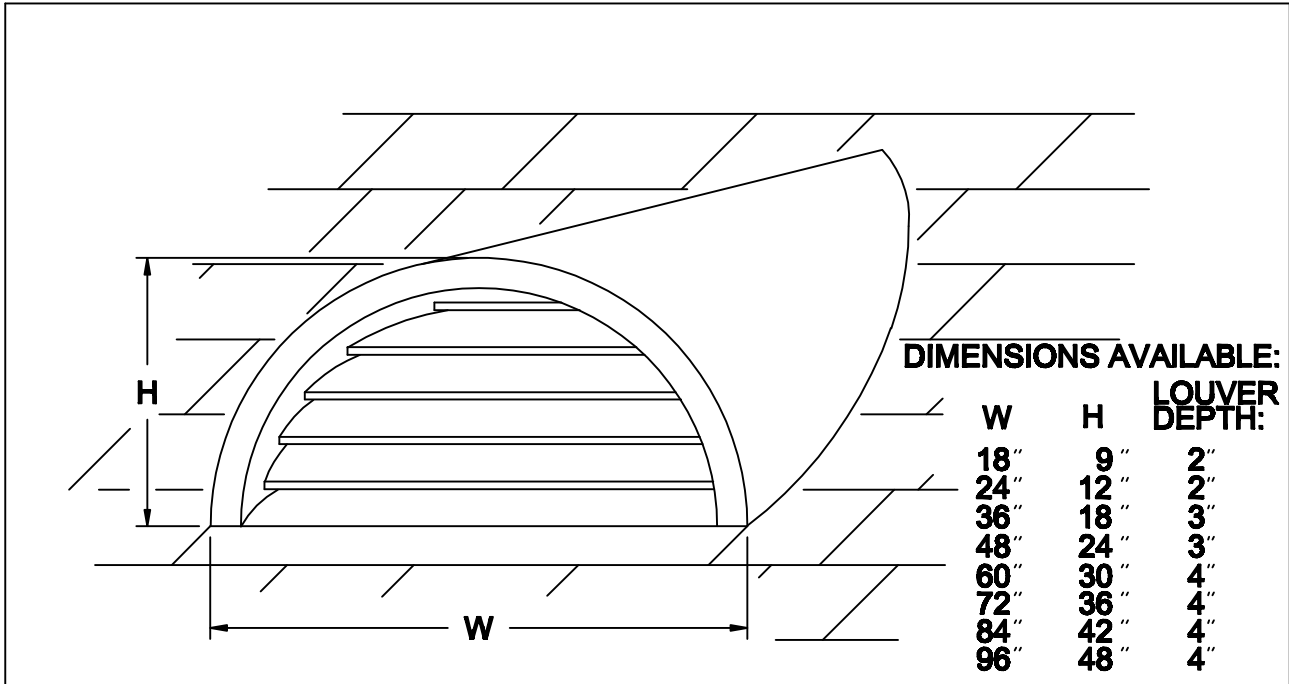

LOUVER DORMER HALF ROUND

AVAILABLE MATERIALS:
 COPPER ZINC/ TIN COATED COPPER PREWEATHERED ZINC PATINA COPPER
 PREFINISHED ALUMINUM/ STEEL PAINT GRIP STEEL

REV. 7/14

INSTALLATION: MARK OPENING IN ROOF DECK ON DESIRED COURSE. CUT OPENING IN DECK. POSITION DORMER OVER OPENING AND FASTEN TO DECK.

OTHER INFORMATION: SPECIFY EXACT ROOF PITCH.

OTHER: INCLUDES INSECT SCREEN OF COMPATIBLE MATERIAL.