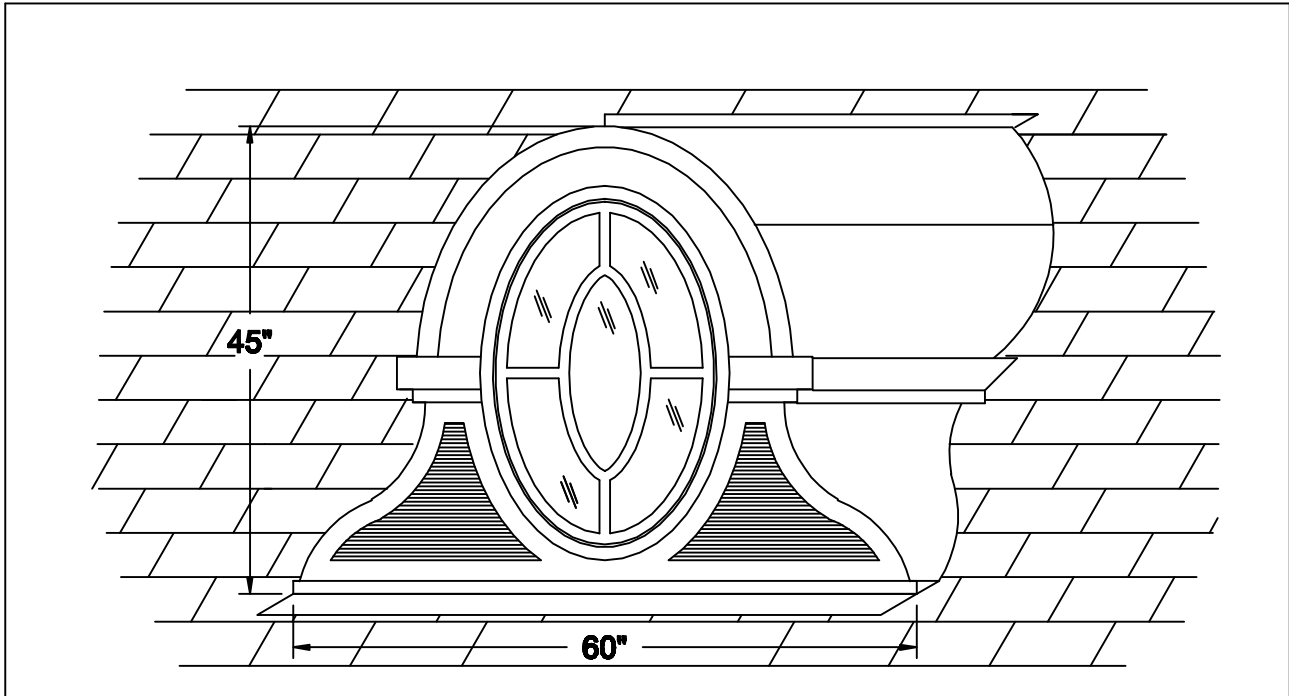

LOUVER DORMER MANCHÉ

AVAILABLE MATERIALS:

COPPER ZINC/ TIN COATED COPPER PREWEATHERED ZINC PATINA COPPER

REV. 7/14

INSTALLATION: MARK OPENING IN ROOF DECK ON DESIRED COURSE. CUT OPENING IN DECK. POSITION DORMER OVER OPENING AND FASTEN TO DECK.