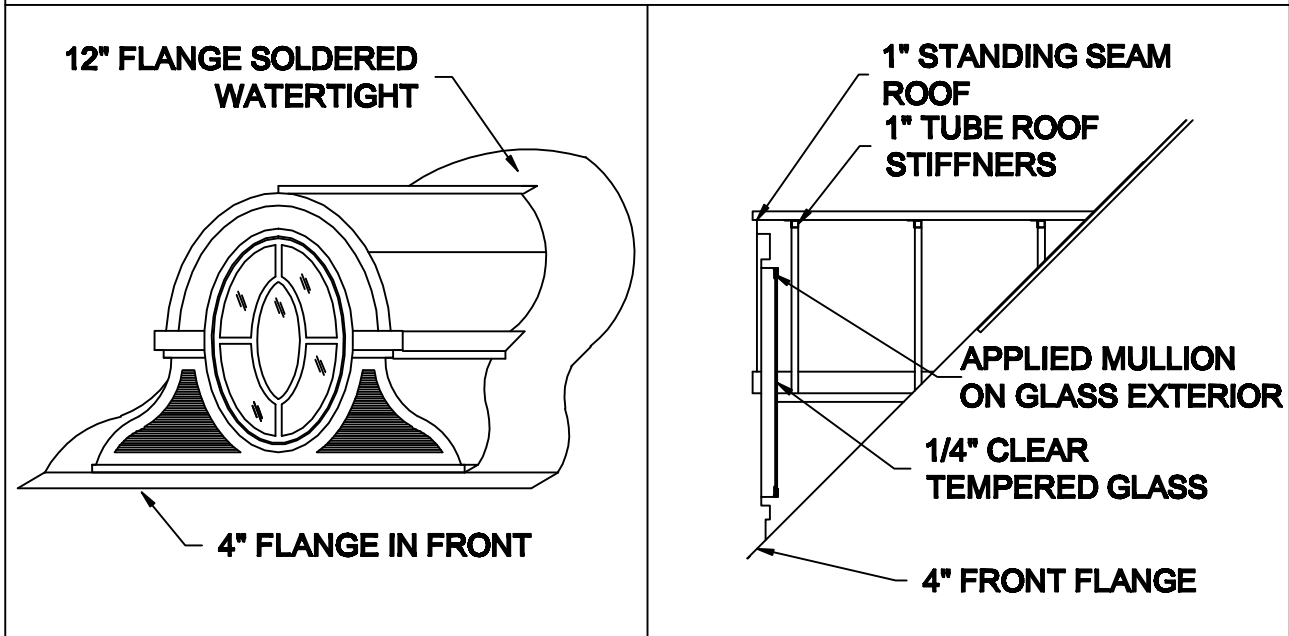

LOUVER DORMER MANCHÉ

AVAILABLE MATERIALS:

COPPER ZINC/ TIN COATED COPPER PREWEATHERED ZINC PATINA COPPER

REV. 7/14

INSTALLATION: MARK OPENING IN ROOF DECK ON DESIRED COURSE. CUT OPENING IN DECK. POSITION DORMER OVER OPENING AND FASTEN TO DECK.