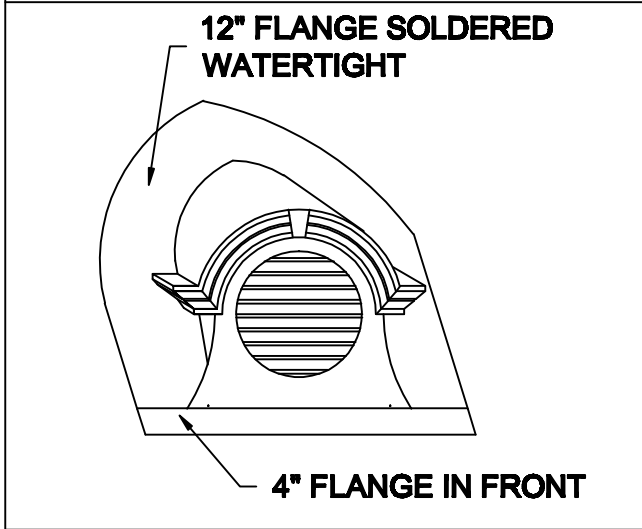

# LOUVER DORMER MARQUIS

AVAILABLE MATERIALS:  
 COPPER    ZINC/ TIN COATED COPPER    PREWEATHERED ZINC    PATINA COPPER  
 PAINT GRIP STEEL

**REV. 7/14**

INSTALLATION:    MARK OPENING IN ROOF DECK ON DESIRED COURSE. CUT OPENING IN DECK. POSITION DORMER OVER OPENING AND FASTEN TO DECK.

OTHER INFORMATION:    SPECIFY EXACT ROOF PITCH.

OTHER:    INCLUDES INSECT SCREEN OF COMPATIBLE MATERIAL. ALSO AVAILABLE WITH WINDOW THAT IS 1/4" CLEAR TEMPERED GLASS.

**COPPER CRAFT**  
 A EURAMAX COMPANY