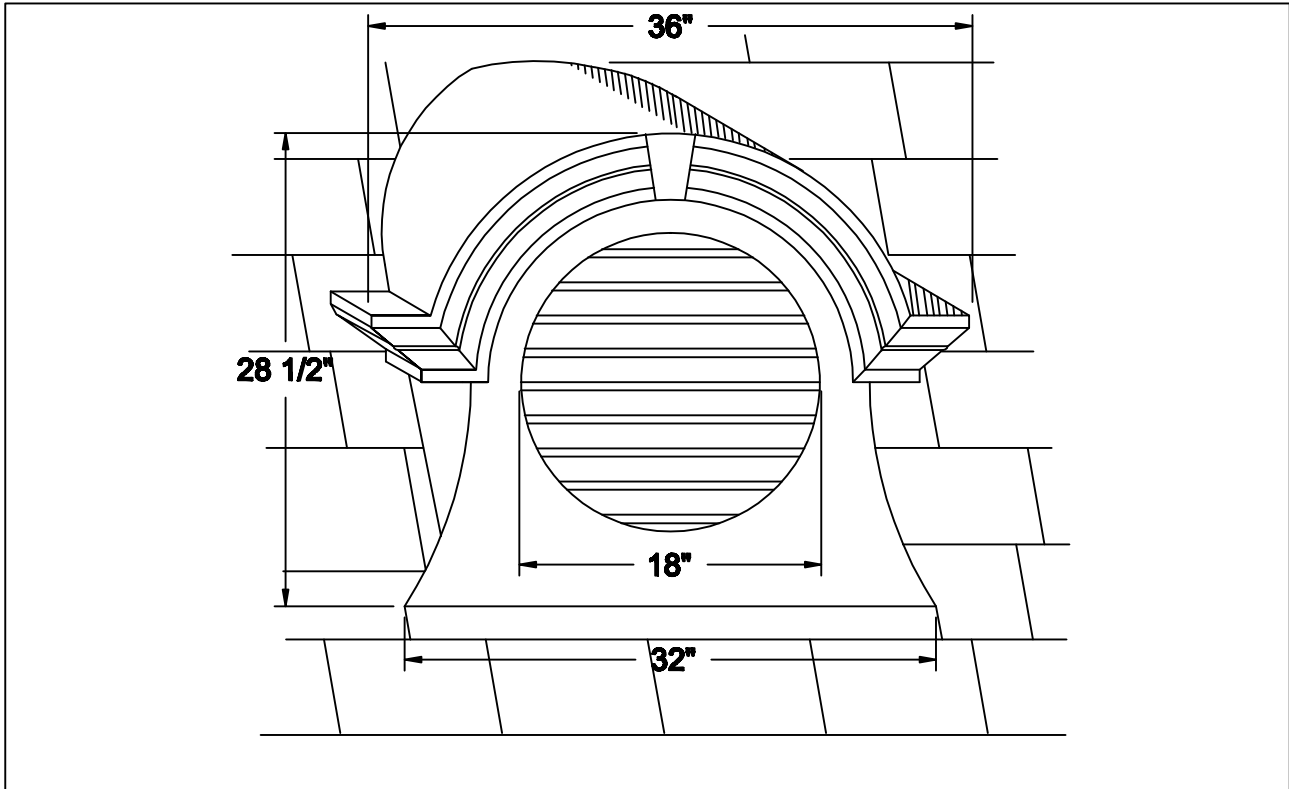

# LOUVER DORMER MARQUIS

AVAILABLE MATERIALS:  
 COPPER    ZINC/ TIN COATED COPPER    PREWEATHERED ZINC    PATINA COPPER  
 PAINT GRIP STEEL

**REV. 7/14**

INSTALLATION:    MARK OPENING IN ROOF DECK ON DESIRED COURSE. CUT OPENING IN DECK. POSITION DORMER OVER OPENING AND FASTEN TO DECK.

OTHER INFORMATION:    SPECIFY EXACT ROOF PITCH.

OTHER:    INCLUDES INSECT SCREEN OF COMPATIBLE MATERIAL. ALSO AVAILABLE WITH WINDOW THAT IS 1/4" CLEAR TEMPERED GLASS.

**COPPER CRAFT**  
 A EURAMAX COMPANY