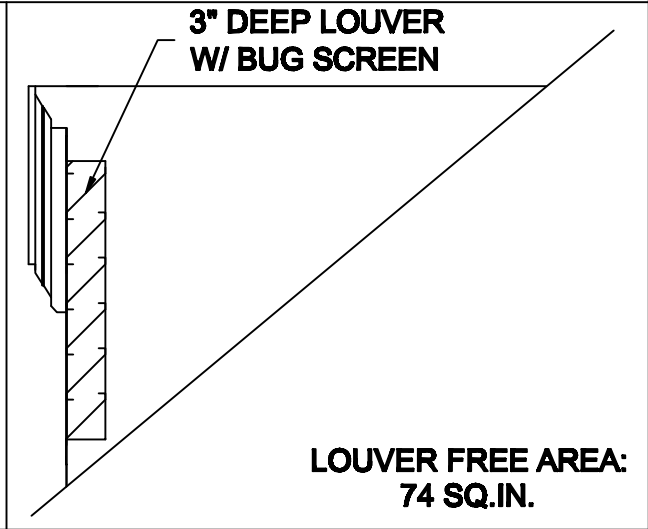

# LOUVER DORMER MARQUIS

AVAILABLE MATERIALS:  
 COPPER    ZINC/ TIN COATED COPPER    PREWEATHERED ZINC    PATINA COPPER  
 PAINT GRIP STEEL

**REV. 7/14**

INSTALLATION:    MARK OPENING IN ROOF DECK ON DESIRED COURSE. CUT OPENING IN DECK. POSITION DORMER OVER OPENING AND FASTEN TO DECK.

OTHER INFORMATION:    SPECIFY EXACT ROOF PITCH.

OTHER:    INCLUDES INSECT SCREEN OF COMPATIBLE MATERIAL. ALSO AVAILABLE WITH WINDOW THAT IS 1/4" CLEAR TEMPERED GLASS.

**COPPER CRAFT**  
 A EURAMAX COMPANY