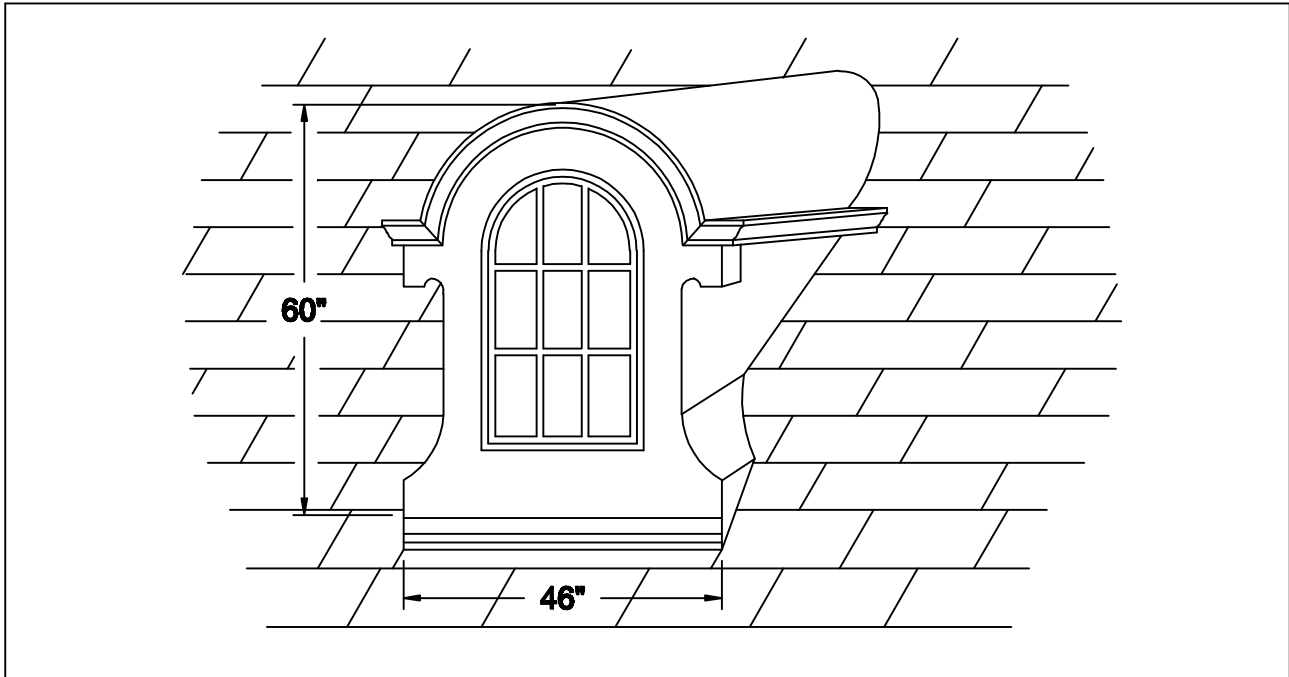

# WINDOW DORMER MARSEILLE

**12" FLANGE SOLDERED  
WATERTIGHT**

**4" FLANGE IN FRONT**

**1/4" CLEAR TEMPERED  
GLASS WINDOW**

**LOUVER FREE AREA:  
233 SQ.IN.**

AVAILABLE MATERIALS:

COPPER

ZINC/ TIN COATED COPPER

PREWEATHERED ZINC

PATINA COPPER

**REV. 7/14**

INSTALLATION:

MARK OPENING IN ROOF DECK ON DESIRED COURSE. CUT OPENING IN DECK. POSITION DORMER OVER OPENING AND FASTEN TO DECK.

OTHER INFORMATION:

SPECIFY EXACT ROOF PITCH.