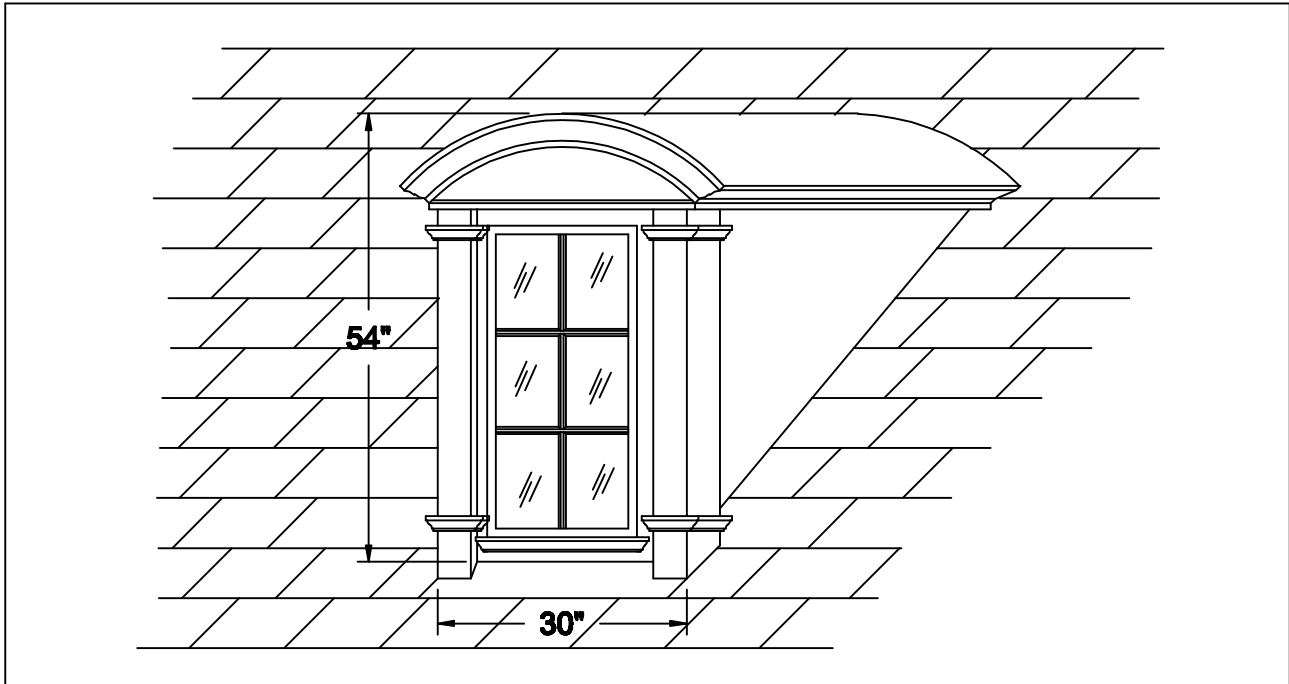

WINDOW DORMER MONTICELLO

AVAILABLE MATERIALS:

COPPER

ZINC/ TIN COATED COPPER

PATINA COPPER

REV. 7/14

INSTALLATION:

MARK OPENING IN ROOF DECK ON DESIRED COURSE. CUT OPENING IN DECK. POSITION DORMER OVER OPENING AND FASTEN TO DECK.

OTHER INFORMATION:

SPECIFY EXACT ROOF PITCH.

OTHER:

GLASS IS 1/4" TEMPERED IN CLEAR OR AVAILABLE WITH LOUVERS. SPECIFY IF RECEIVING INTERIOR FINISH OUT. INSULATION AND DRYWALL BY OTHERS.

COPPER CRAFT
A EURAMAX COMPANY