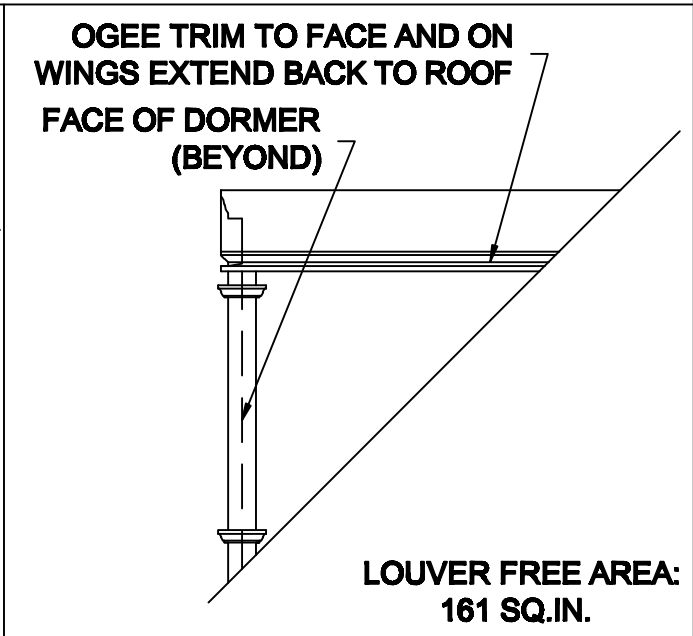

WINDOW DORMER MONTICELLO

AVAILABLE MATERIALS:

COPPER

ZINC/ TIN COATED COPPER

PATINA COPPER

REV. 7/14

INSTALLATION:

MARK OPENING IN ROOF DECK ON DESIRED COURSE. CUT OPENING IN DECK. POSITION DORMER OVER OPENING AND FASTEN TO DECK.

OTHER INFORMATION:

SPECIFY EXACT ROOF PITCH.

OTHER:

GLASS IS 1/4" TEMPERED IN CLEAR OR AVAILABLE WITH LOUVERS. SPECIFY IF RECEIVING INTERIOR FINISH OUT. INSULATION AND DRYWALL BY OTHERS.

COPPER CRAFT
A EURAMAX COMPANY