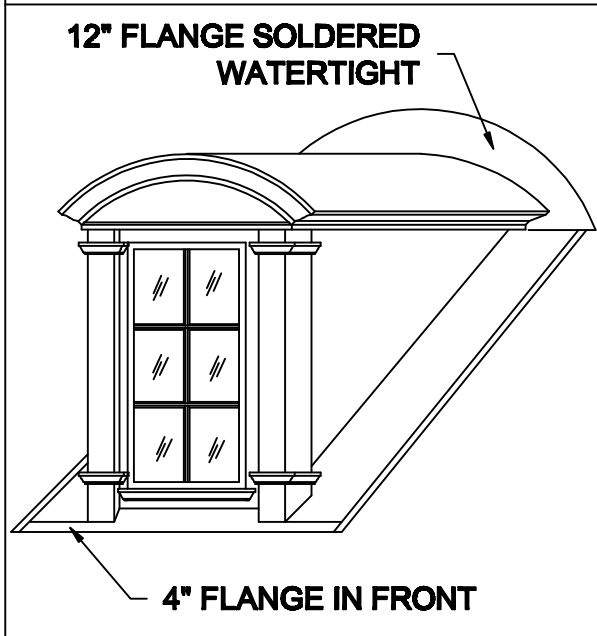

WINDOW DORMER MONTICELLO

AVAILABLE MATERIALS:

COPPER

ZINC/ TIN COATED COPPER

PATINA COPPER

REV. 7/14

INSTALLATION:

MARK OPENING IN ROOF DECK ON DESIRED COURSE. CUT OPENING IN DECK. POSITION DORMER OVER OPENING AND FASTEN TO DECK.

OTHER INFORMATION:

SPECIFY EXACT ROOF PITCH.

OTHER:

GLASS IS 1/4" TEMPERED IN CLEAR OR AVAILABLE WITH LOUVERS. SPECIFY IF RECEIVING INTERIOR FINISH OUT. INSULATION AND DRYWALL BY OTHERS.

COPPER CRAFT
A EURAMAX COMPANY