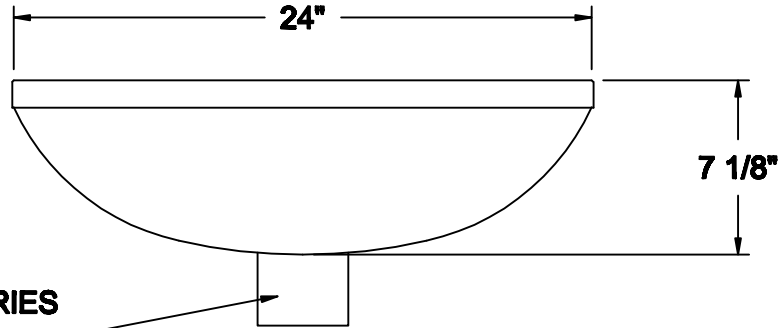

# CONDUCTOR HEADS THE MANCHESTER

OUTLET SIZE VARIES  
DEPENDING ON  
DOWNSPOUT SELECTED

SIDE VIEW

TOP VIEW