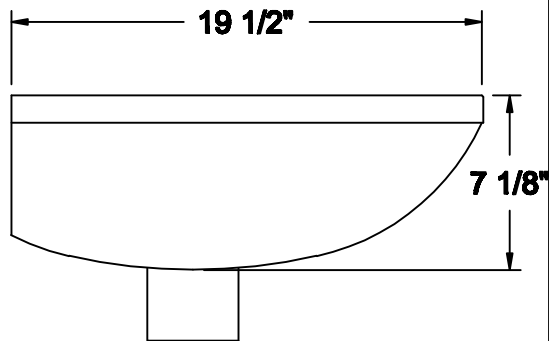

# CONDUCTOR HEADS THE MANCHESTER

OUTLET SIZE VARIES  
DEPENDING ON  
DOWNSPOUT SELECTED

SIDE VIEW

TOP VIEW