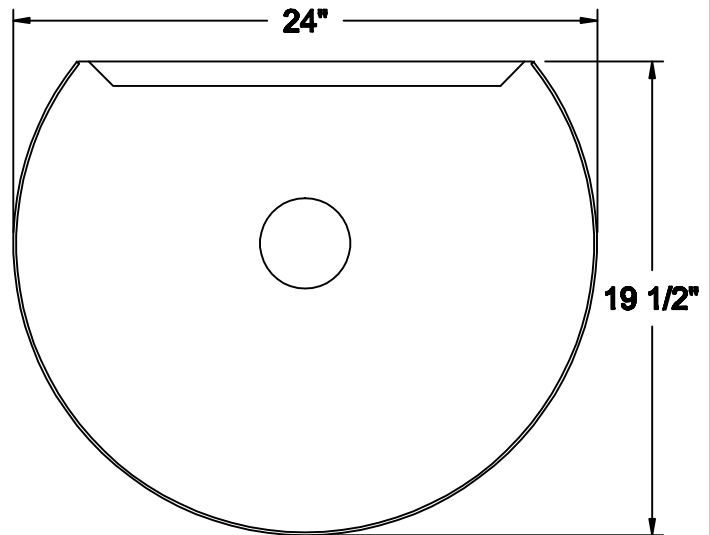

# CONDUCTOR HEADS THE MANCHESTER

OUTLET SIZE VARIES  
DEPENDING ON  
DOWNSPOUT SELECTED

SIDE VIEW

TOP VIEW