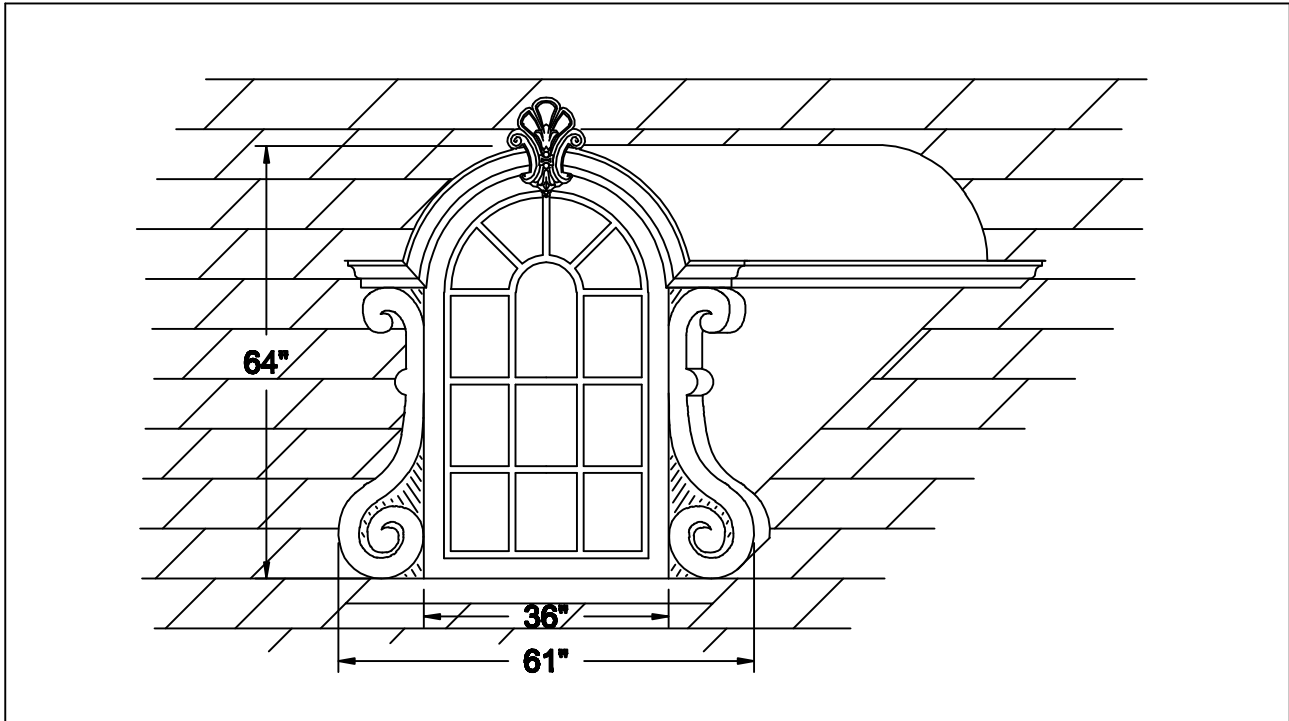

WINDOW DORMER LA ROCHELLE

AVAILABLE MATERIALS:

COPPER ZINC/ TIN COATED COPPER PATINA COPPER

REV. 7/14

INSTALLATION: MARK OPENING IN ROOF DECK ON DESIRED COURSE. CUT OPENING IN DECK. POSITION DORMER OVER OPENING AND FASTEN TO DECK.

OTHER INFORMATION: SPECIFY EXACT ROOF PITCH.

OTHER: GLASS IS 1/4" TEMPERED IN CLEAR OR AVAILABLE WITH LOUVERS. SPECIFY IF RECEIVING INTERIOR FINISH OUT. INSULATION AND DRYWALL BY OTHERS.

COPPER CRAFT
A EURAMAX COMPANY