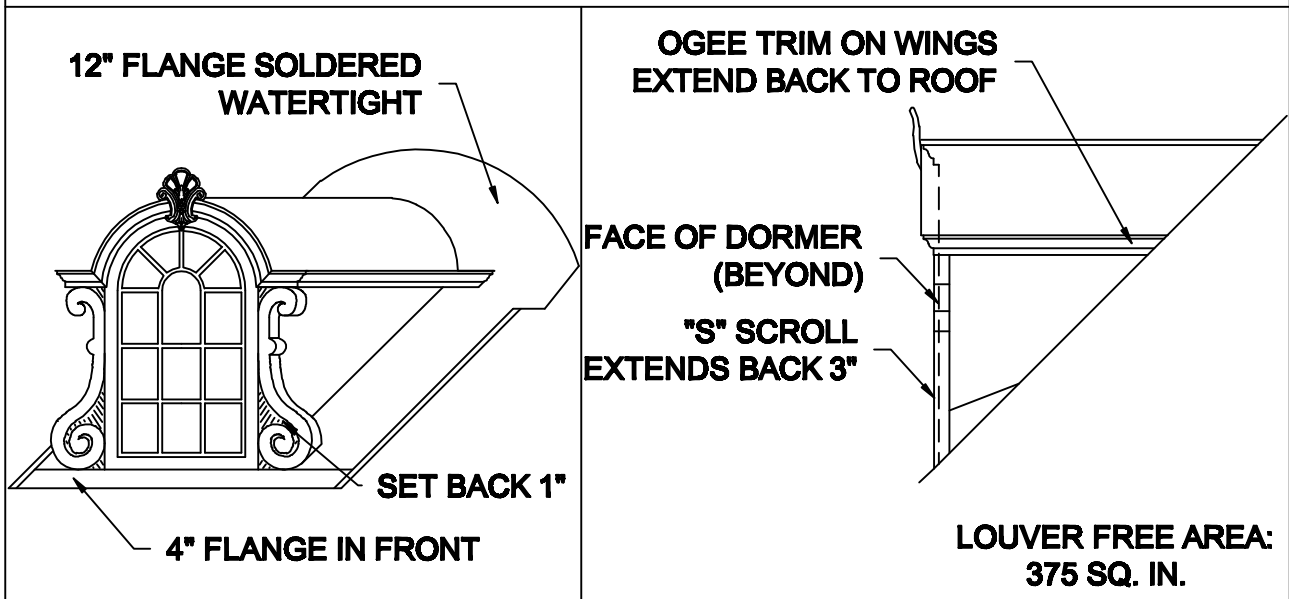

WINDOW DORMER LA ROCHELLE

AVAILABLE MATERIALS:

COPPER ZINC/ TIN COATED COPPER PATINA COPPER

REV. 7/14

INSTALLATION: MARK OPENING IN ROOF DECK ON DESIRED COURSE. CUT OPENING IN DECK. POSITION DORMER OVER OPENING AND FASTEN TO DECK.

OTHER INFORMATION: SPECIFY EXACT ROOF PITCH.

OTHER: GLASS IS 1/4" TEMPERED IN CLEAR OR AVAILABLE WITH LOUVERS. SPECIFY IF RECEIVING INTERIOR FINISH OUT. INSULATION AND DRYWALL BY OTHERS.

COPPER CRAFT
A EURAMAX COMPANY