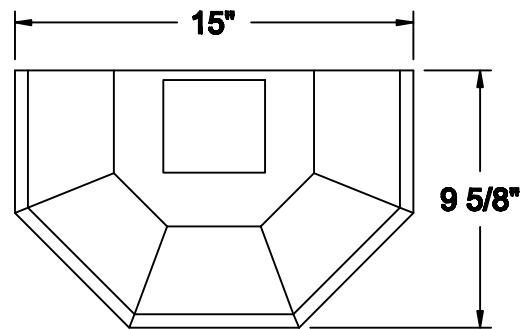

CONDUCTOR HEADS

THE ROYAL

OUTLET SIZE VARIES
DEPENDING ON
DOWNSPOUT SELECTED

SIDE VIEW

TOP VIEW

AVAILABLE MATERIALS
COPPER ZINC/TIN COATED COPPER

PRE WEATHERED ZINC
PAINT GRIP STEEL GALVANIZED

COPPER CRAFT