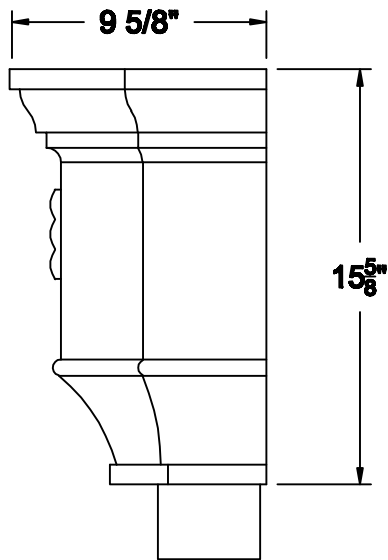

CONDUCTOR HEADS

THE ROYAL

OUTLET SIZE VARIES
DEPENDING ON
DOWNSPOUT SELECTED

SIDE VIEW

TOP VIEW

AVAILABLE MATERIALS
COPPER ZINC/TIN COATED COPPER

PRE WEATHERED ZINC
PAINT GRIP STEEL GALVANIZED

COPPER CRAFT