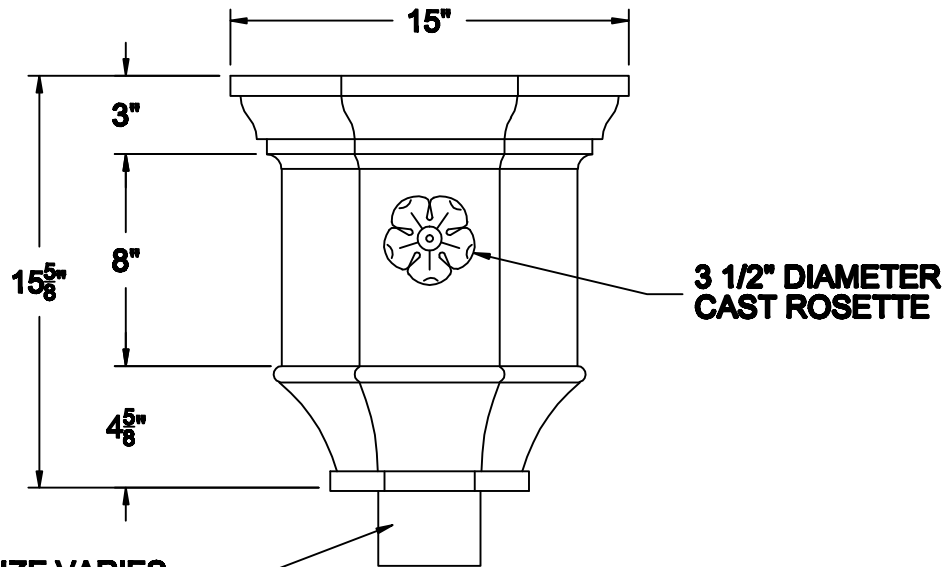

CONDUCTOR HEADS

THE ROYAL

OUTLET SIZE VARIES
DEPENDING ON
DOWNSPOUT SELECTED

SIDE VIEW

TOP VIEW

AVAILABLE MATERIALS
COPPER ZINC/TIN COATED COPPER

PRE WEATHERED ZINC
PAINT GRIP STEEL GALVANIZED

COPPER CRAFT