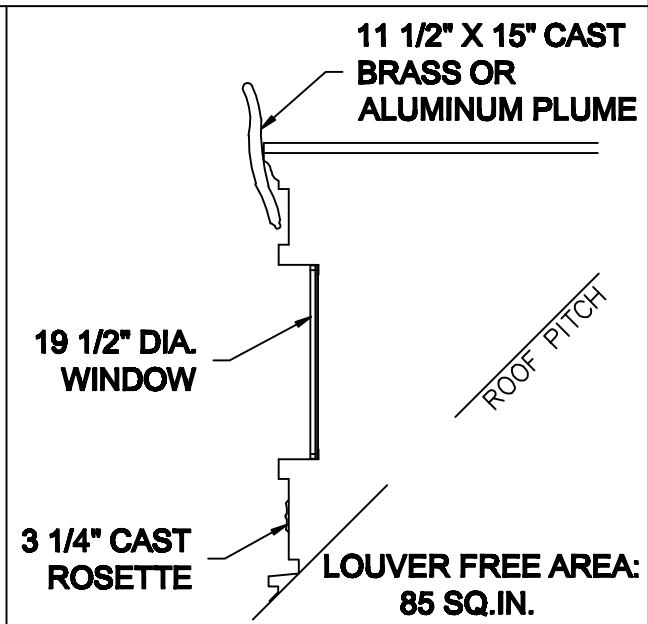

WINDOW DORMER VERSAILLES

AVAILABLE MATERIALS:

COPPER ZINC/ TIN COATED COPPER PREWEATHERED ZINC PATINA COPPER

INSTALLATION:

MARK OPENING IN ROOF DECK ON DESIRED COURSE. CUT OPENING IN DECK. POSITION DORMER OVER OPENING AND FASTEN TO DECK.

OTHER INFORMATION:

SPECIFY EXACT ROOF PITCH.

OTHER:

GLASS IS 1/4" TEMPERED IN CLEAR.
SPECIFY IF RECEIVING INTERIOR FINISH OUT. INSULATION AND DRYWALL BY OTHERS.

COPPER CRAFT
A EURAMAX COMPANY