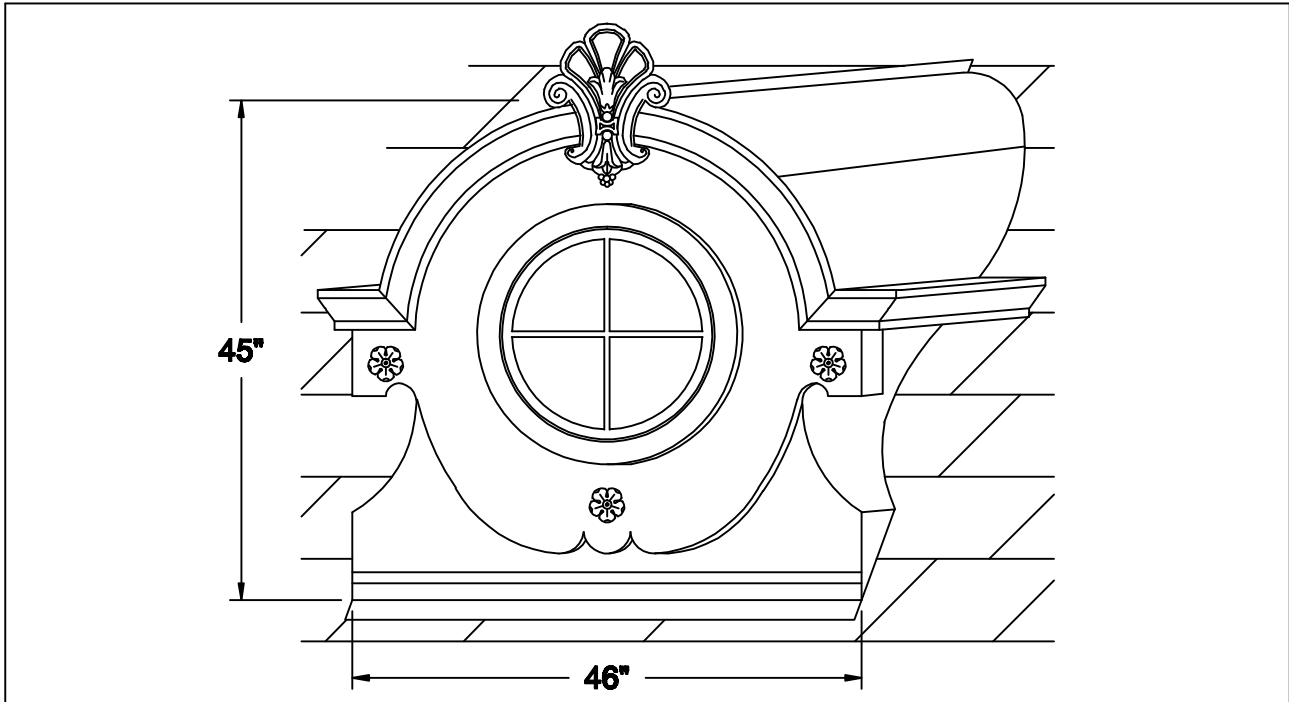

WINDOW DORMER VERSAILLES

AVAILABLE MATERIALS:

COPPER ZINC/ TIN COATED COPPER PREWEATHERED ZINC PATINA COPPER

INSTALLATION:

MARK OPENING IN ROOF DECK ON DESIRED COURSE. CUT OPENING IN DECK. POSITION DORMER OVER OPENING AND FASTEN TO DECK.

OTHER INFORMATION:

SPECIFY EXACT ROOF PITCH.

OTHER:

GLASS IS 1/4" TEMPERED IN CLEAR.
SPECIFY IF RECEIVING INTERIOR FINISH OUT. INSULATION AND DRYWALL BY OTHERS.

COPPER CRAFT
A EURAMAX COMPANY