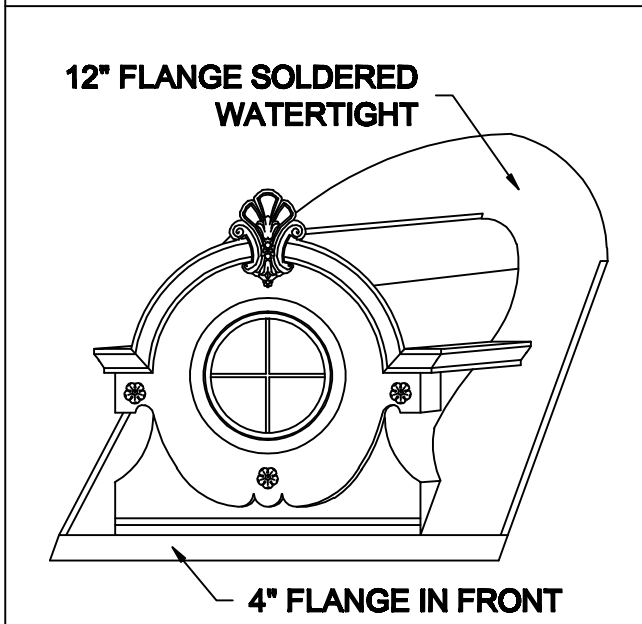

WINDOW DORMER VERSAILLES

AVAILABLE MATERIALS:

COPPER ZINC/ TIN COATED COPPER PREWEATHERED ZINC PATINA COPPER

INSTALLATION:

MARK OPENING IN ROOF DECK ON DESIRED COURSE. CUT OPENING IN DECK. POSITION DORMER OVER OPENING AND FASTEN TO DECK.

OTHER INFORMATION:

SPECIFY EXACT ROOF PITCH.

OTHER:

GLASS IS 1/4" TEMPERED IN CLEAR.
SPECIFY IF RECEIVING INTERIOR FINISH OUT. INSULATION AND DRYWALL BY OTHERS.

COPPER CRAFT
A EURAMAX COMPANY