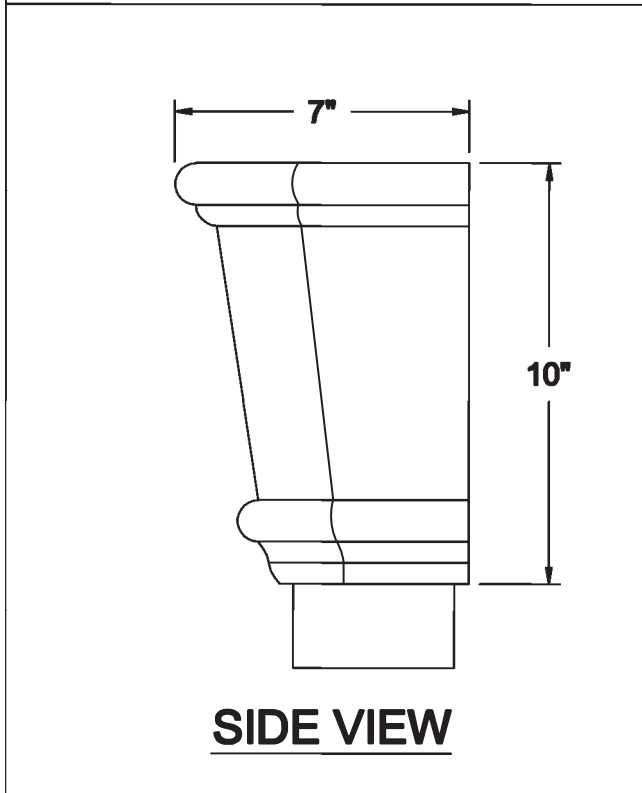

CONDUCTOR HEADS THE WARWICK

AVAILABLE MATERIALS
COPPER FREEDOM GRAY COPPER ALUMINUM