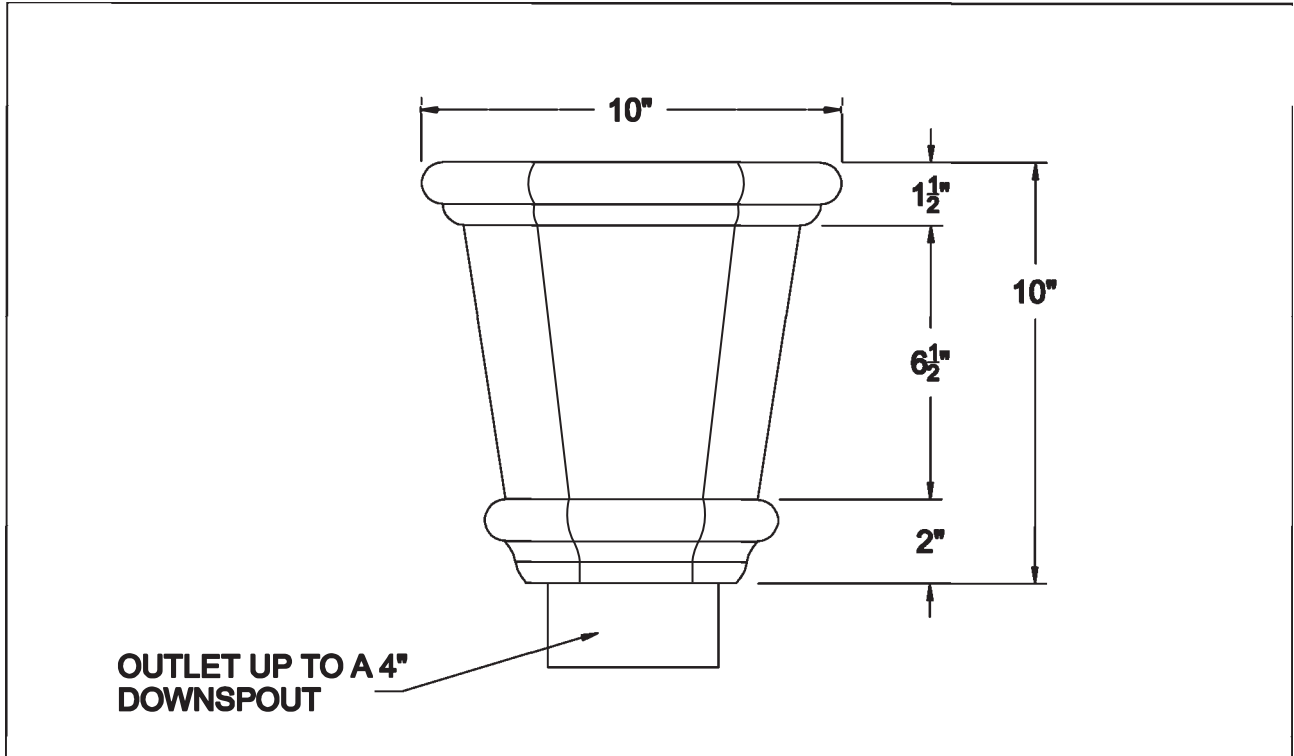

CONDUCTOR HEADS THE WARWICK

AVAILABLE MATERIALS
COPPER FREEDOM GRAY COPPER ALUMINUM