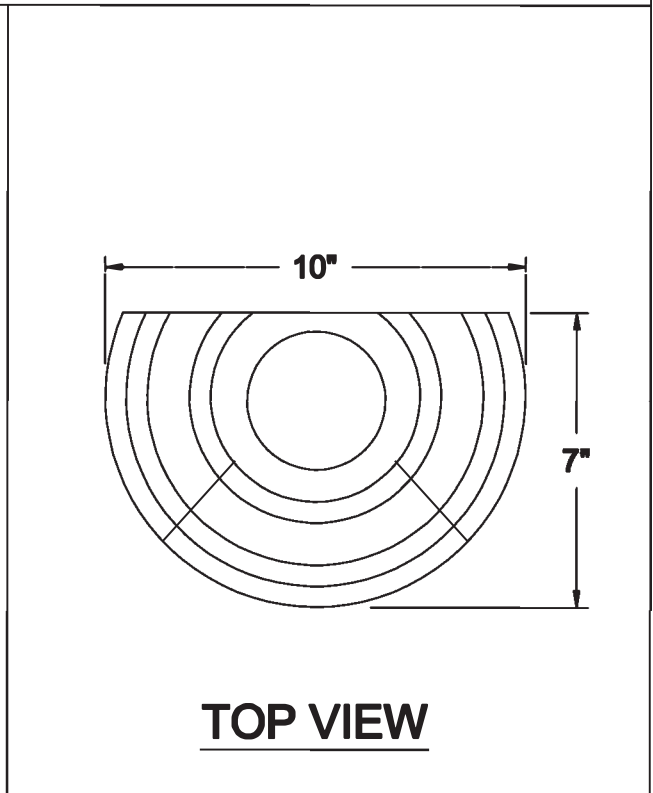

CONDUCTOR HEADS THE WARWICK

AVAILABLE MATERIALS
COPPER FREEDOM GRAY COPPER ALUMINUM