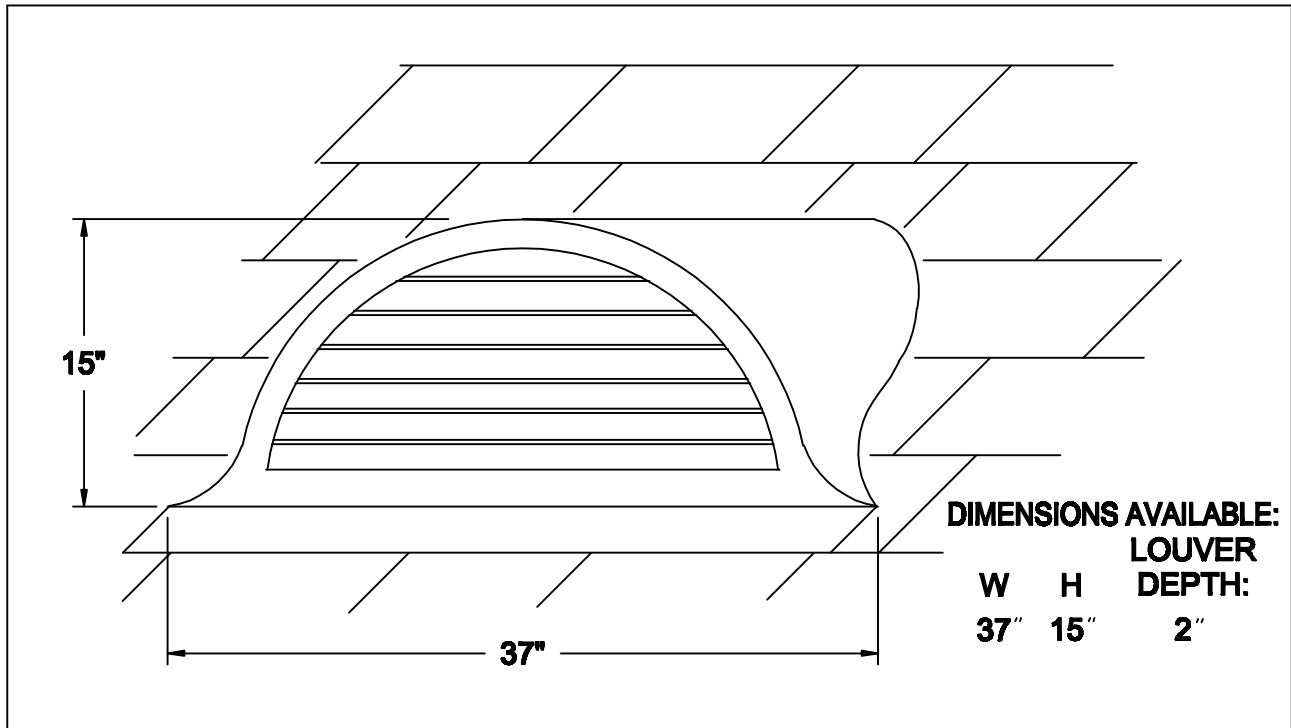

LOUVER DORMER WINGED

AVAILABLE MATERIALS:

COPPER	ZINC/ TIN COATED COPPER	PREWEATHERED ZINC	PATINA COPPER
PREFINISHED ALUMINUM	PAINT GRIP STEEL		

REV. 7/14

INSTALLATION: MARK OPENING IN ROOF DECK ON DESIRED COURSE. CUT OPENING IN DECK. POSITION DORMER OVER OPENING AND FASTEN TO DECK.

OTHER INFORMATION: SPECIFY EXACT ROOF PITCH.

OTHER: INCLUDES INSECT SCREEN OF COMPATIBLE MATERIAL.