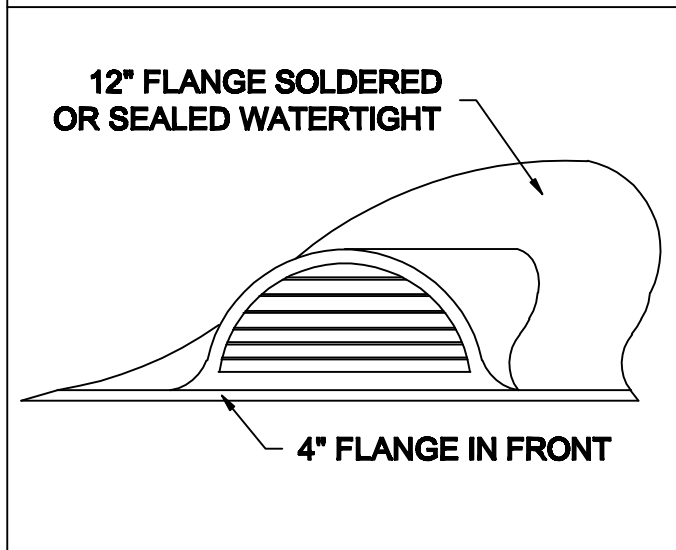

LOUVER DORMER WINGED

AVAILABLE MATERIALS:

COPPER	ZINC/ TIN COATED COPPER	PREWEATHERED ZINC	PATINA COPPER
PREFINISHED ALUMINUM	PAINT GRIP STEEL		

REV. 7/14

INSTALLATION: MARK OPENING IN ROOF DECK ON DESIRED COURSE. CUT OPENING IN DECK. POSITION DORMER OVER OPENING AND FASTEN TO DECK.

OTHER INFORMATION: SPECIFY EXACT ROOF PITCH.

OTHER: INCLUDES INSECT SCREEN OF COMPATIBLE MATERIAL.