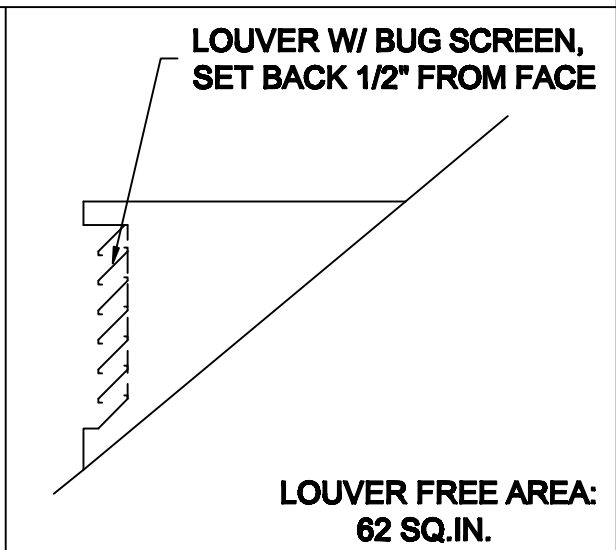

LOUVER DORMER WINGED

AVAILABLE MATERIALS:

COPPER	ZINC/ TIN COATED COPPER	PREWEATHERED ZINC	PATINA COPPER
PREFINISHED ALUMINUM	PAINT GRIP STEEL		

REV. 7/14

INSTALLATION: MARK OPENING IN ROOF DECK ON DESIRED COURSE. CUT OPENING IN DECK. POSITION DORMER OVER OPENING AND FASTEN TO DECK.

OTHER INFORMATION: SPECIFY EXACT ROOF PITCH.

OTHER: INCLUDES INSECT SCREEN OF COMPATIBLE MATERIAL.